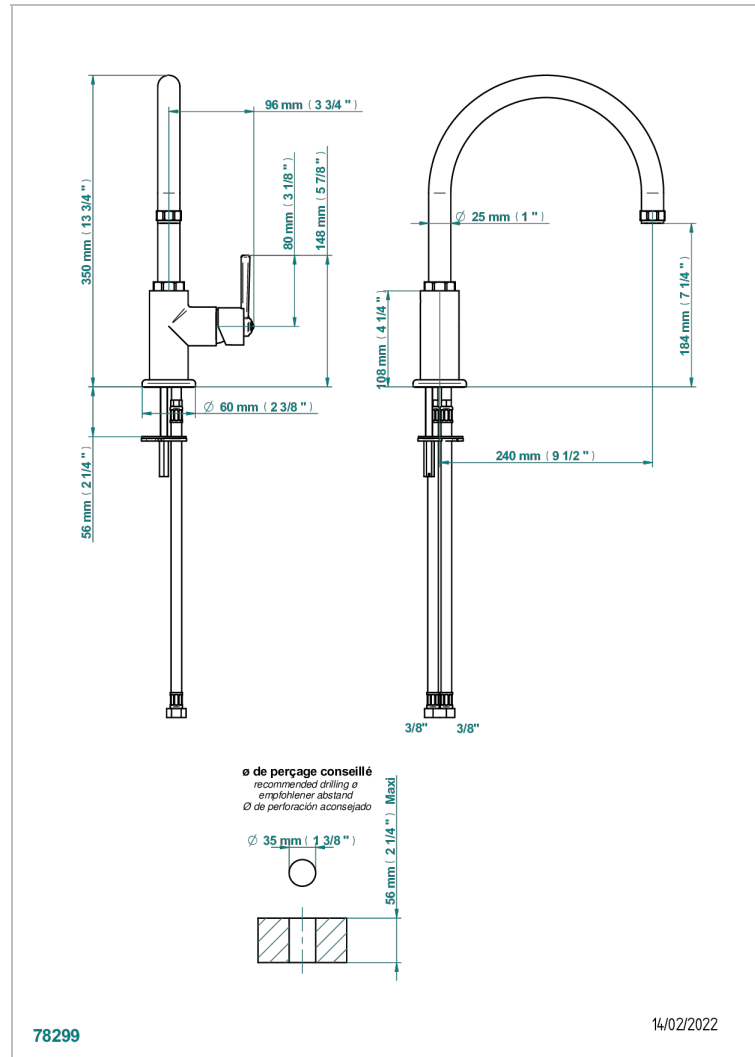

# CLUB SAINT-GERMAIN

G7H-6181N

Single lever sink mixer with swivel spout

78299

14/02/2022

## CHARACTERISTIC

- Club Saint-Germain
- Single lever sink mixer with swivel spout