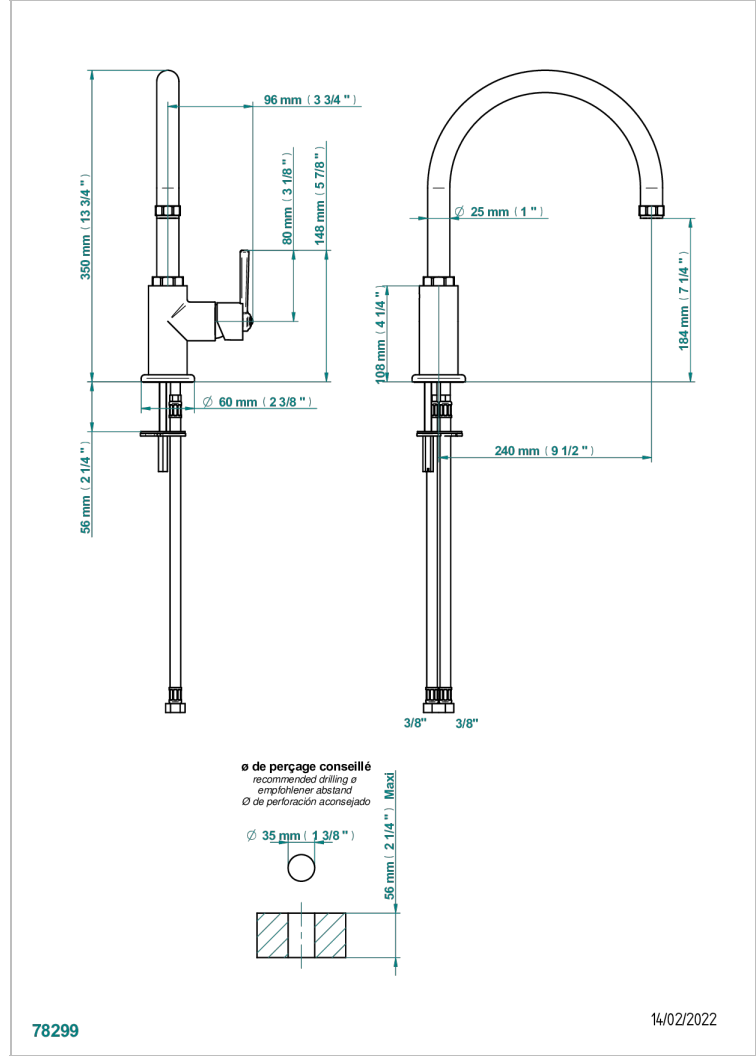

CLUB SAINT-GERMAIN

G7H-6181N

Single lever sink mixer with swivel spout

78299

14/02/2022

CHARACTERISTIC

- Club Saint-Germain
- Single lever sink mixer with swivel spout

AVAILABLE FINITIONS