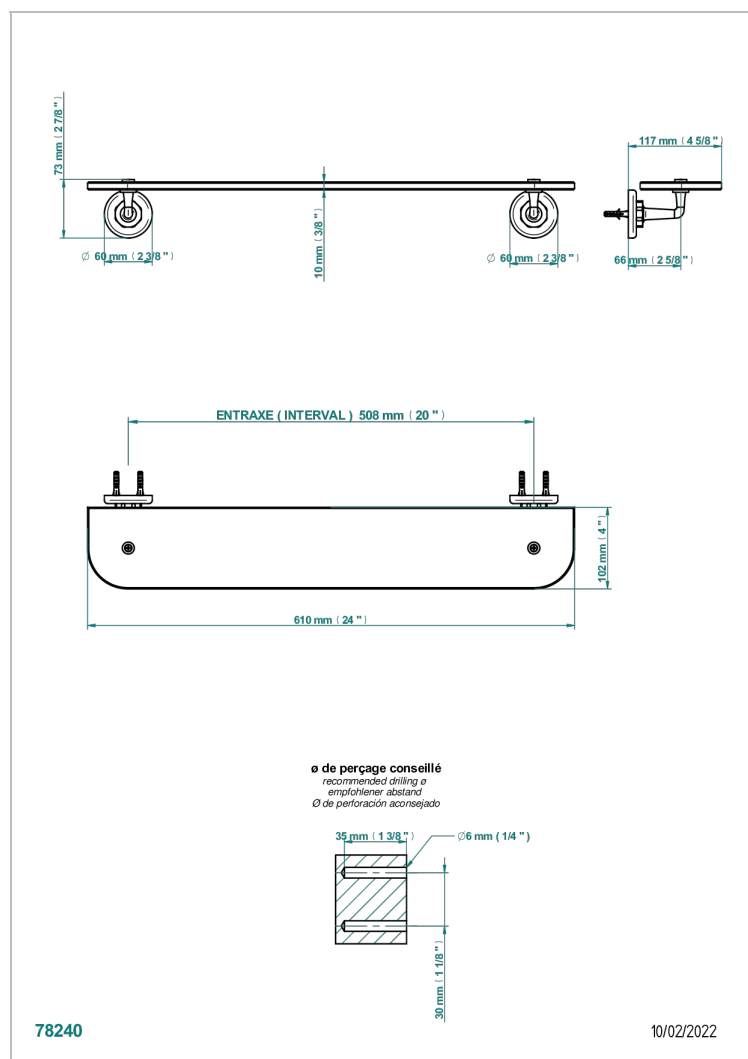

# CLUB SAINT-GERMAIN WITH LEVER HANDLES

G7J-564

Glass shelf with brackets