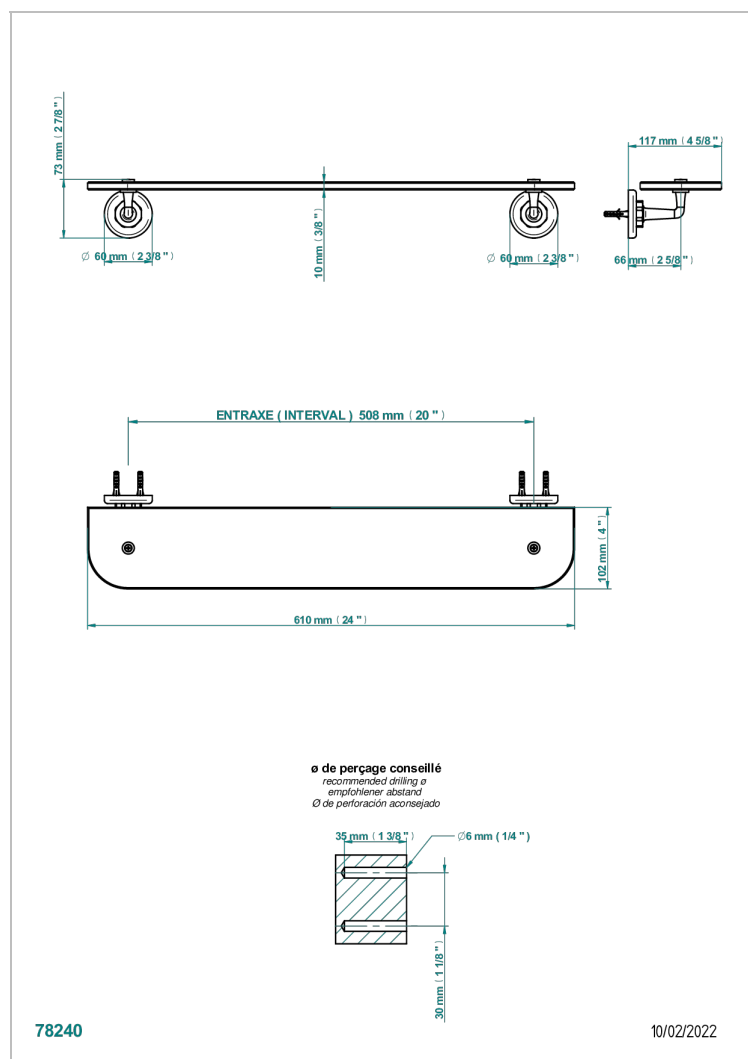

SAINT-GERMAIN WITH LEVER HANDLES

G7D-564

Glass shelf with brackets

CHARACTERISTIC

- Saint-germain with lever handles
- Glass shelf with brackets

AVAILABLE FINITIONS

Black ceram - D30
Blush PVD - H62
Brass color PVD - H49
Brown bronze color PVD - F33
Chrome polished - A02
Chrome polished / gold polished - G02