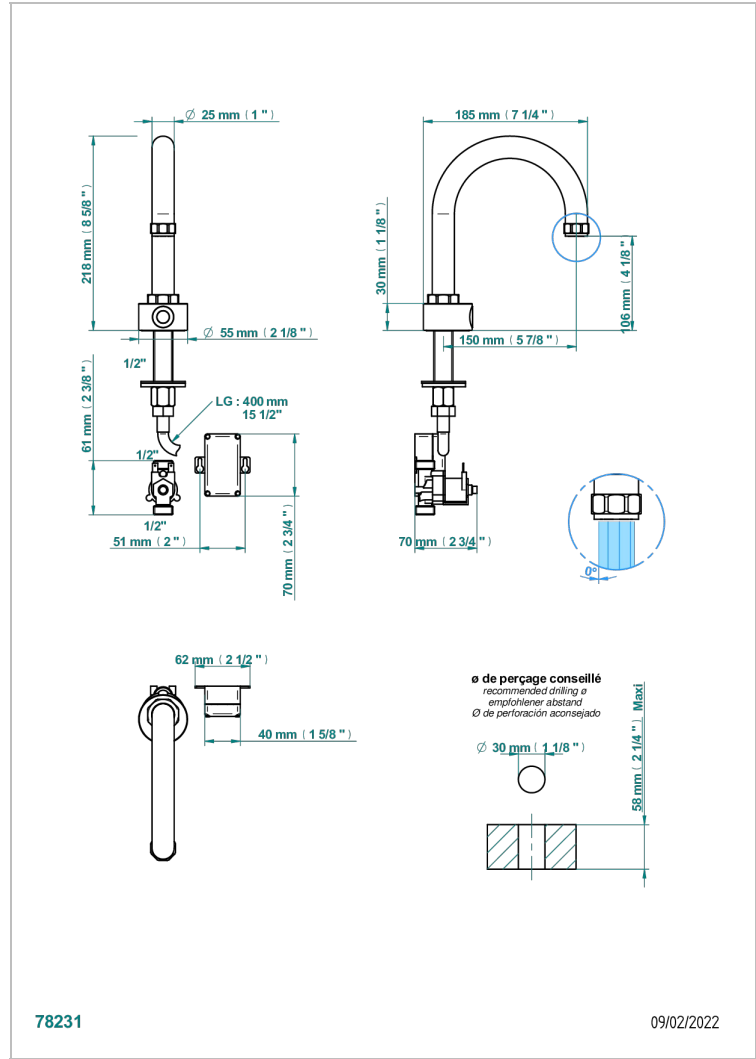

CLUB SAINT-GERMAIN WITH LEVER

G7J-170IRB

Electronic tap for washbasin with infra-red presence detection, without pop-up waste

78231

09/02/2022

CHARACTERISTIC

- ACS : 21ACCLY484

TECHNICAL SPECS

- Recommandé : 3 bars (max. 5 bars) - Advised : 43,5 psi (max. 72 psi)
- 8,3 l/min à 3 bars (2.2 gpm at 43.5 psi)

STANDARDS

RELATED SKU'S

- Ref. G7J-6532 Rim mounted ceramic mixer with progressive cartridge