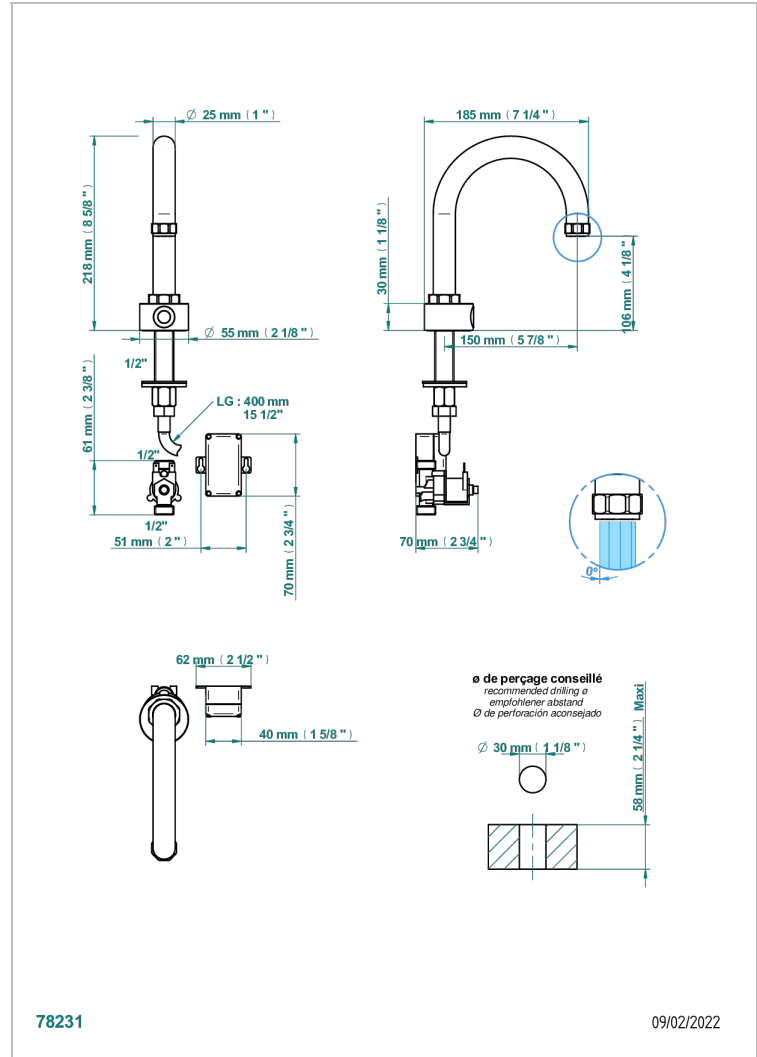

CLUB SAINT-GERMAIN WITH LEVER

G7J-170IRB

Electronic tap for washbasin with infra-red presence detection, without pop-up waste

THG[®]
PARIS

CHARACTERISTIC

- ACS : 21ACCLY484

STANDARDS

RELATED SKU'S

- Ref. G00-5999 Concealed wall mounted 1/2" Thermostatic mixer
- Ref. G7J-6532 Rim mounted ceramic mixer with progressive cartridge

AVAILABLE FINITIONS

Antique nickel - H28
Black ceram - D30
Blush PVD - H62
Brass color PVD - H49
Brown bronze color PVD - F33
Gold color PVD - H52

TECHNICAL SPECS

- Recommandé : 3 bars (max. 5 bars) - Advised : 43,5 psi (max. 72 psi)
- 8,3 l/min à 3 bars (2.2 gpm at 43.5 psi)