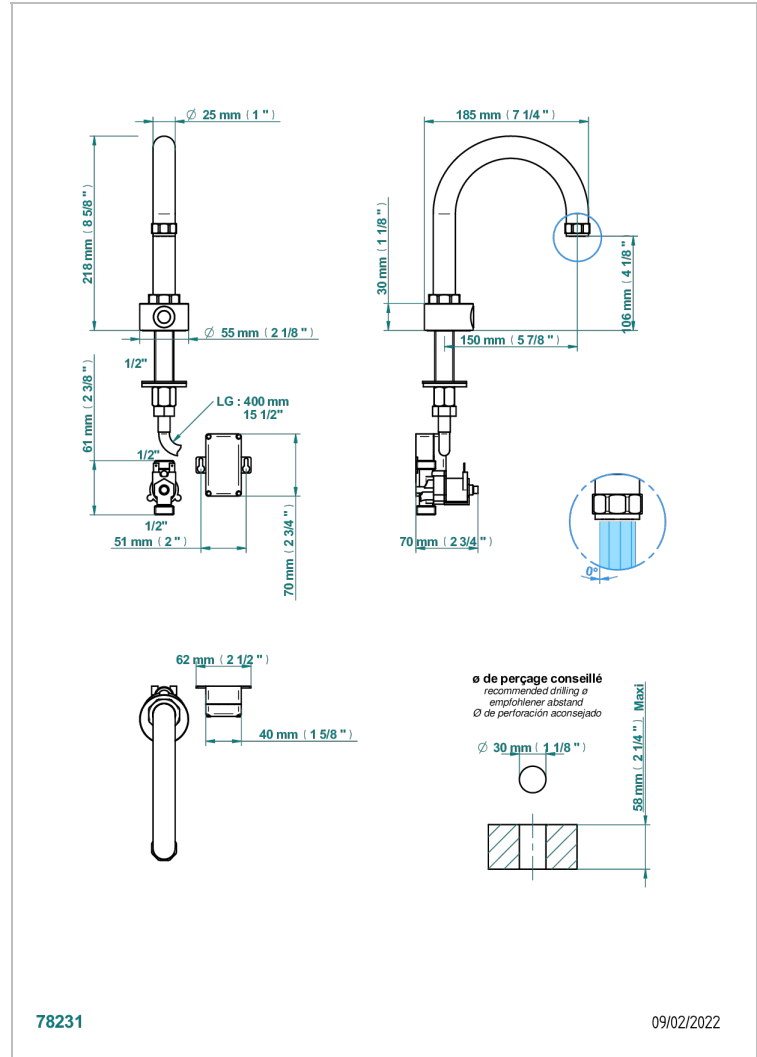

# CLUB SAINT-GERMAIN WITH LEVER

G7J-170IRB

Electronic tap for washbasin with infra-red presence detection, without pop-up waste

THG<sup>®</sup>  
PARIS