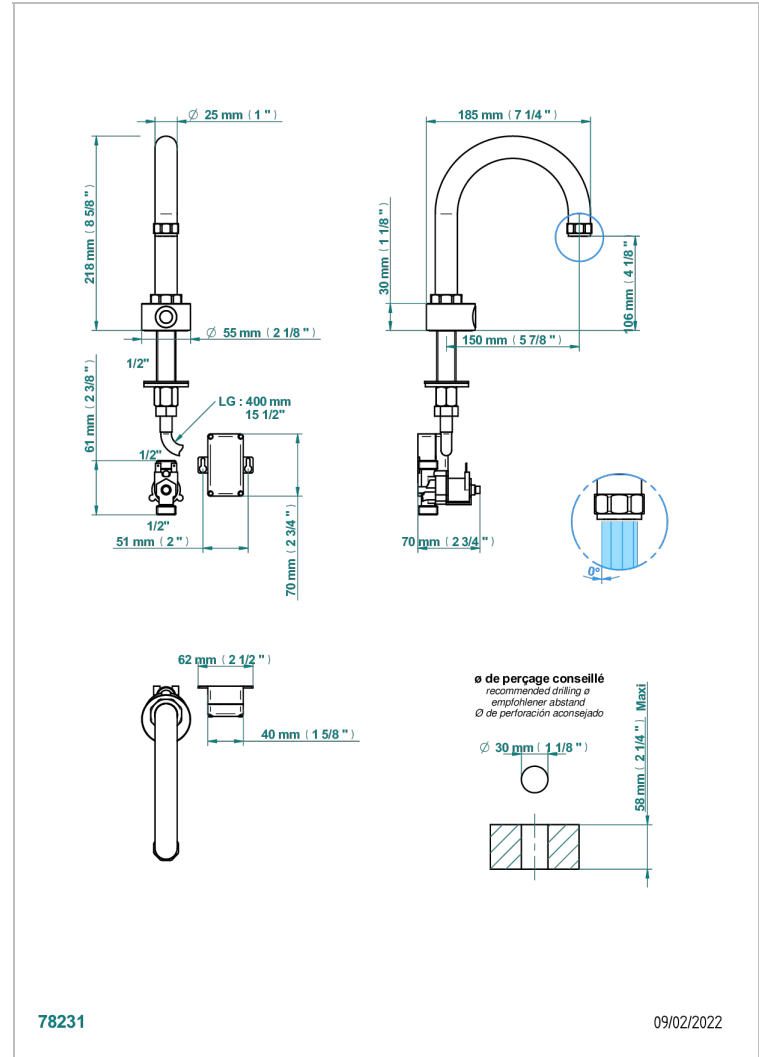

CLUB SAINT-GERMAIN WITH LEVER

G7J-170IRB

Electronic tap for washbasin with infra-red presence detection, without pop-up waste

CHARACTERISTIC

- ACS : 21ACCLY484

TECHNICAL SPECS

- Recommandé : 3 bars (max. 5 bars) - Advised : 43,5 psi (max. 72 psi)
- 8,3 l/min à 3 bars (2.2 gpm at 43.5 psi)

STANDARDS

RELATED SKU'S

- Ref. G00-5999 Concealed wall mounted 1/2" Thermostatic mixer
- Ref. G7J-6532 Rim mounted ceramic mixer with progressive cartridge

AVAILABLE FINITIONS

Antique nickel - H28
 Black ceram - D30
 Blush PVD - H62
 Brass color PVD - H49
 Brown bronze color PVD - F33
 Gold color PVD - H52