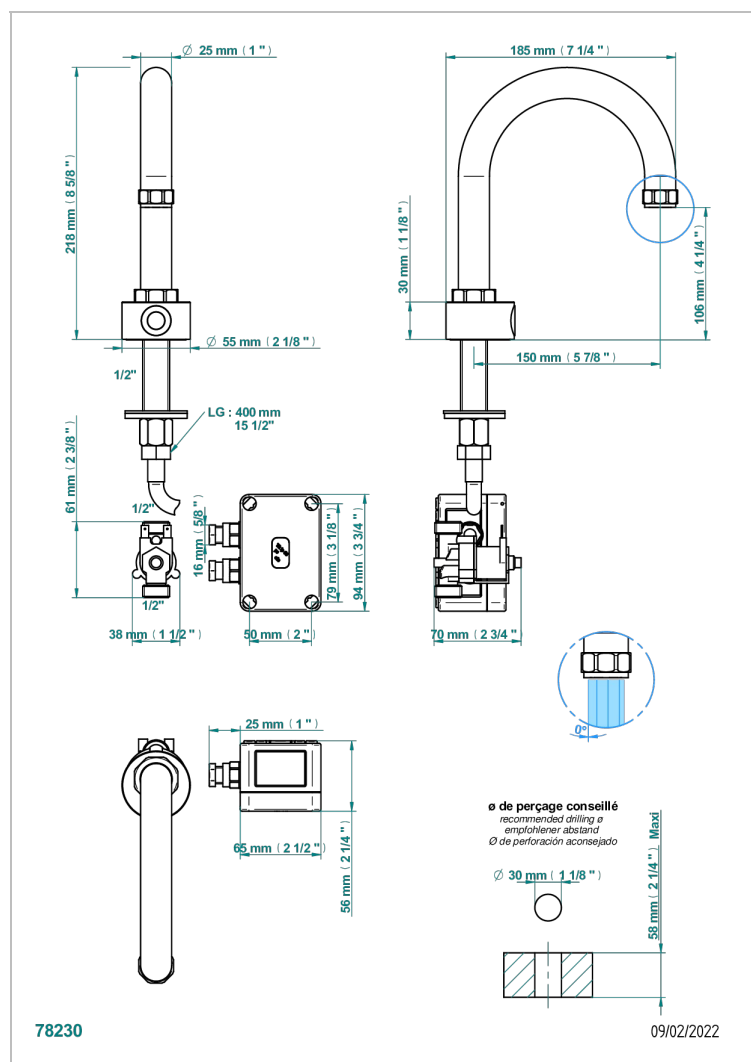

CLUB SAINT-GERMAIN WITH LEVER

G7J-170IRS

Electronic tap for washbasin with infra-red presence detection, without pop-up waste - mains-powered

CHARACTERISTIC

- ACS : 21ACCLY484

STANDARDS

RELATED SKU'S

- Ref. G7J-6532 Rim mounted ceramic mixer with progressive cartridge

Soft gold - F30
Soft matt gold - F31
Umber PVD - H66

TECHNICAL SPECS

- Recommandé : 3 bars (max. 5 bars) - Advised : 43,5 psi (max. 72 psi)
- 8,3 l/min à 3 bars (2.2 gpm at 43.5 psi)