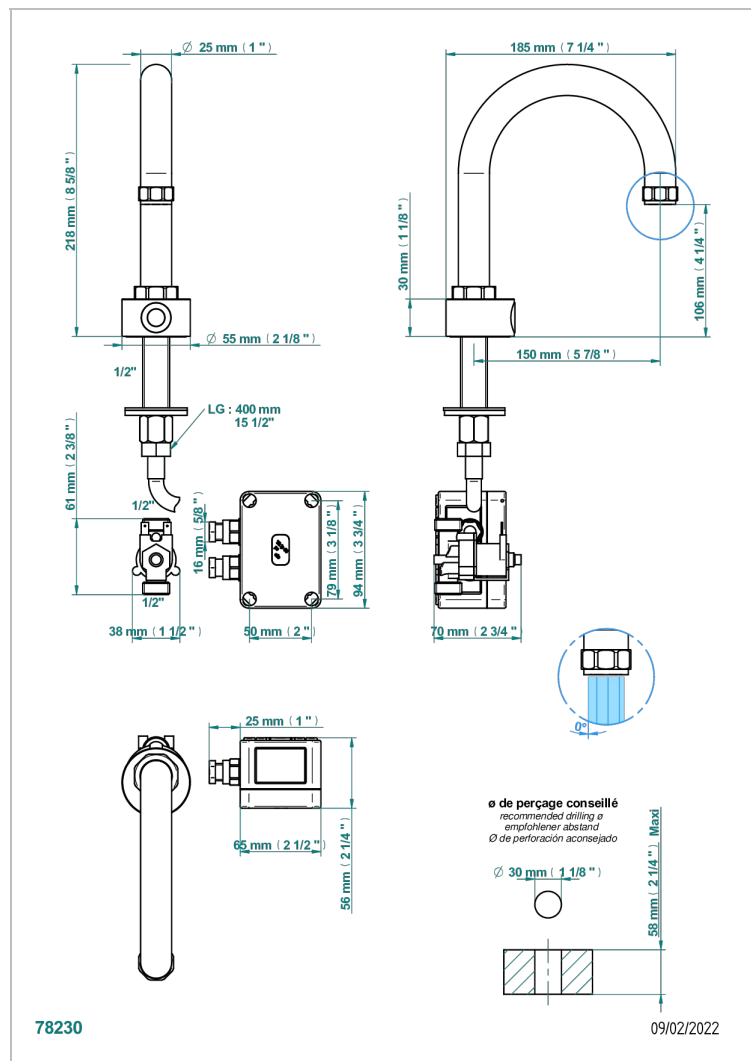

# CLUB SAINT-GERMAIN WITH LEVER

G7J-170IRS

Electronic tap for washbasin with infra-red presence detection, without pop-up waste - mains-powered

## CHARACTERISTIC

- ACS : 21ACCLY484