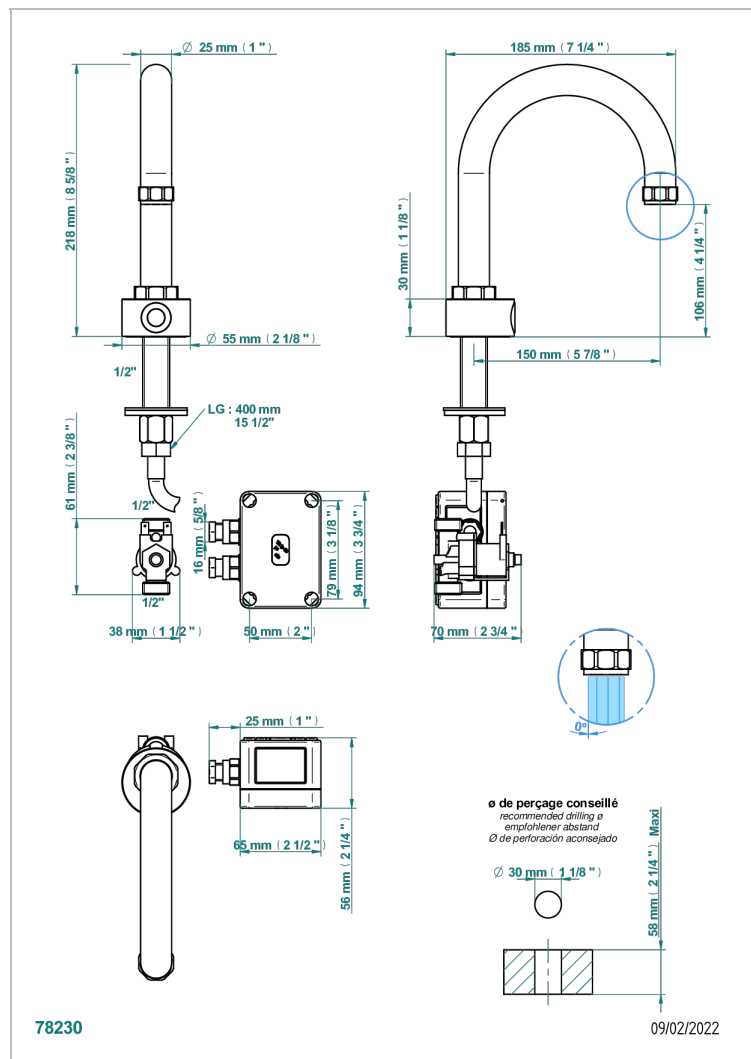

CLUB SAINT-GERMAIN WITH LEVER

G7J-170IRS

Electronic tap for washbasin with infra-red presence detection, without pop-up waste - mains-powered

CHARACTERISTIC

- ACS : 21ACCLY484

STANDARDS

RELATED SKU'S

- Ref. G00-5999 Concealed wall mounted 1/2" Thermostatic mixer
- Ref. G7J-6532 Rim mounted ceramic mixer with progressive cartridge

Soft gold - F30
Soft matt gold - F31
Umber PVD - H66

TECHNICAL SPECS

- Recommandé : 3 bars (max. 5 bars) - Advised : 43,5 psi (max. 72 psi)
- 8,3 l/min à 3 bars (2.2 gpm at 43.5 psi)