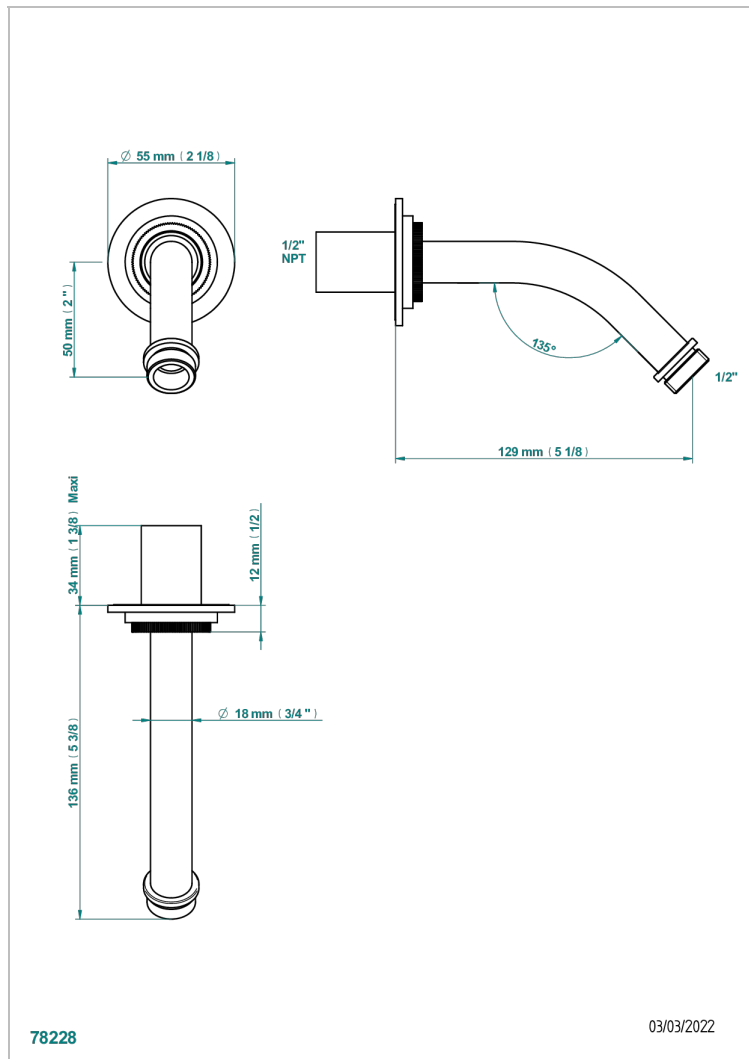

HAMPTONS WITH LEVER HANDLES

G4S-82/US

Horizontal shower arm, 45°, lg: 4" 3/4

78228

03/03/2022

CHARACTERISTIC

- Hamptons with lever handles
- Horizontal shower arm, 45°, lg: 4" 3/4

AVAILABLE FINITIONS