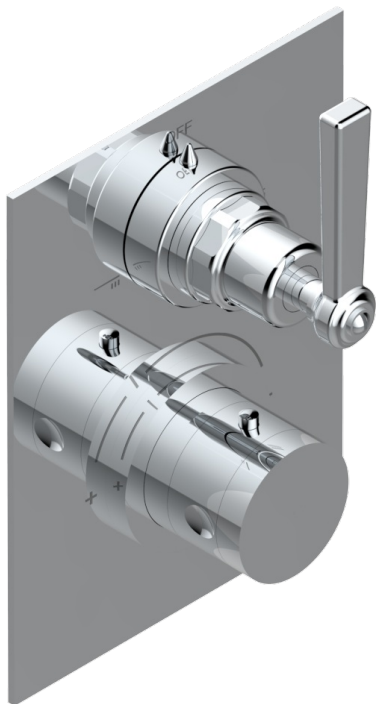

CLUB SAINT-GERMAIN WITH LEVER

G7J-5500BECO31

Thermostatic mixer trim with diverter, 2 Outlets . ITEM codes 5 500AECO . Eco model (laser engraving, plate 3 mm thickness and one style-handle only)

Compatible with

5500AE
5500AE/US
5500AE/W

Boîte / Box

Joint Plaque / Seal Plate

Tube

78227

09/02/2022

ХАРАКТЕРИСТИКИ

- Club Saint-Germain with lever
- Thermostatic mixer trim with diverter, 2 Outlets . ITEM codes 5 500AECO . Eco model (laser engraving, plate 3 mm thickness and one style-handle only)