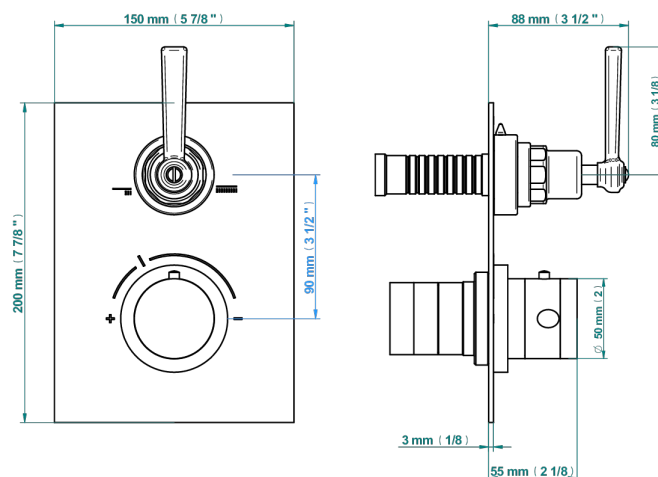

CLUB SAINT-GERMAIN WITH LEVER

G7J-5500BECO31

Thermostatic mixer trim with diverter, 2 Outlets . ITEM codes 5 500AECO . Eco model (laser engraving, plate 3 mm thickness and one style-handle only)

Compatible with

5500AE
5500AE/US
5500AE/W

Boîte / Box

Joint Plaque / Seal Plate

Tube

78227

09/02/2022

ХАРАКТЕРИСТИКИ

- Club Saint-Germain with lever
- Thermostatic mixer trim with diverter, 2 Outlets . ITEM codes 5 500AECO . Eco model (laser engraving, plate 3 mm thickness and one style-handle only)