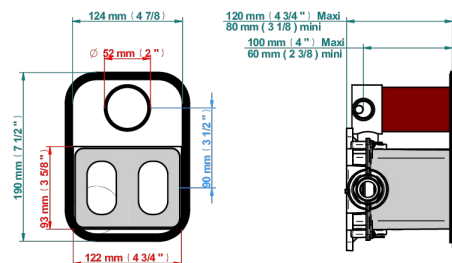

CLUB SAINT-GERMAIN WITH LEVER

G7J-5500BECO31

Thermostatic mixer trim with diverter, 2 Outlets . ITEM codes 5 500AECO . Eco model (laser engraving, plate 3 mm thickness and one style-handle only)

Compatible with

5500AE
5500AE/US
5500AE/W

Boîte / Box

Joint Plaque / Seal Plate

Tube

78227

09/02/2022

ХАРАКТЕРИСТИКИ

- Club Saint-Germain with lever
- Thermostatic mixer trim with diverter, 2 Outlets . ITEM codes 5 500AECO . Eco model (laser engraving, plate 3 mm thickness and one style-handle only)