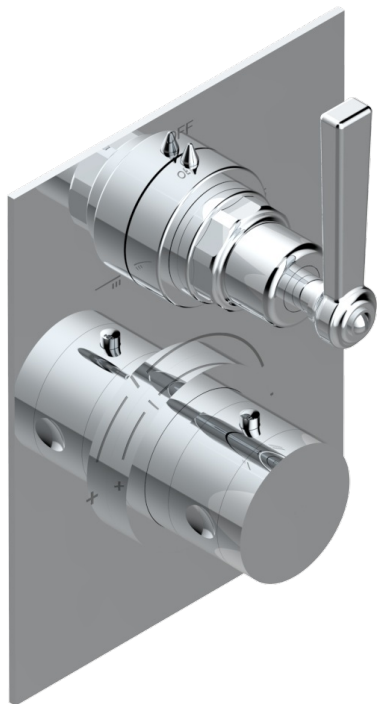

CLUB SAINT-GERMAIN WITH LEVER

G7J-5500BECO31

Thermostatic mixer trim with diverter, 2 Outlets . ITEM codes 5 500AECO . Eco model (laser engraving, plate 3 mm thickness and one style-handle only)

Compatible with

5500AE
5500AE/US
5500AE/W

Boîte / Box

Joint Plaque / Seal Plate

Tube

78227

09/02/2022

CHARACTERISTIC

- Club Saint-Germain with lever
- Thermostatic mixer trim with diverter, 2 Outlets . ITEM codes 5 500AECO . Eco model (laser engraving, plate 3 mm thickness and one style-handle only)