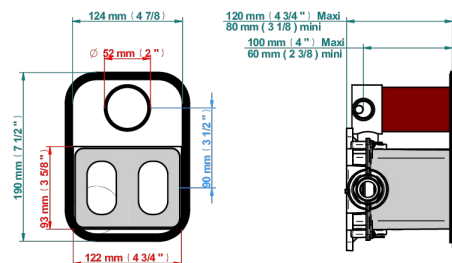

CLUB SAINT-GERMAIN WITH LEVER

G7J-5500BECO31

Thermostatic mixer trim with diverter, 2 Outlets . ITEM codes 5 500AECO . Eco model (laser engraving, plate 3 mm thickness and one style-handle only)

Compatible with

5500AE
5500AE/US
5500AE/W

Boîte / Box

Joint Plaque / Seal Plate

Tube

78227

09/02/2022

CHARACTERISTIC

- Club Saint-Germain with lever
- Thermostatic mixer trim with diverter, 2 Outlets . ITEM codes 5 500AECO . Eco model (laser engraving, plate 3 mm thickness and one style-handle only)