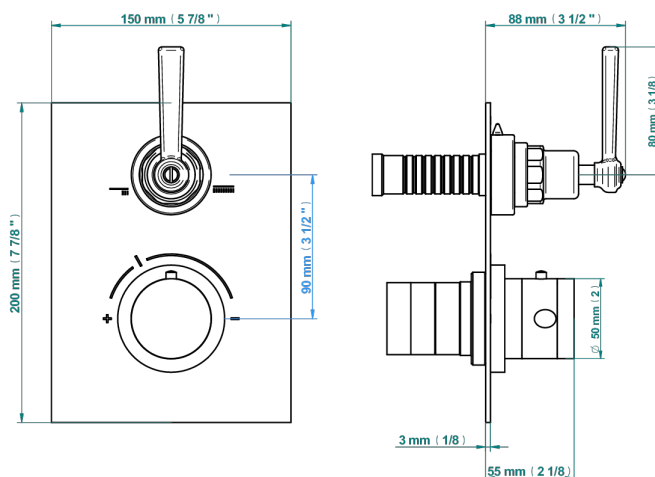

CLUB SAINT-GERMAIN WITH LEVER

G7J-5500BECO31

Thermostatic mixer trim with diverter, 2 Outlets . ITEM codes 5 500AECO . Eco model (laser engraving, plate 3 mm thickness and one style-handle only)

Compatible with

5500AE
5500AE/US
5500AE/W

Boîte / Box

Joint Plaque / Seal Plate

Tube

78227

09/02/2022

CHARACTERISTIC

- Club Saint-Germain with lever
- Thermostatic mixer trim with diverter, 2 Outlets . ITEM codes 5 500AECO . Eco model (laser engraving, plate 3 mm thickness and one style-handle only)