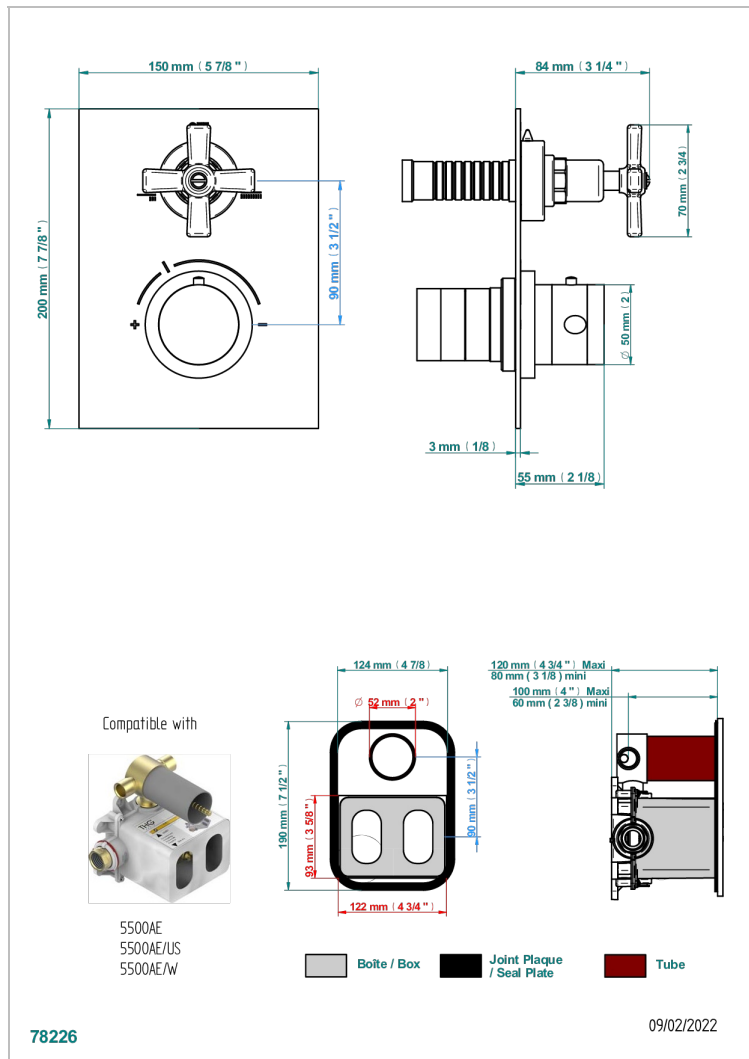

G7H-5500BECO31

Thermostatic mixer trim with diverter, 2 Outlets . ITEM codes 5 500AECO . Eco model (laser engraving, plate 3 mm thickness and one style-handle only)

CHARACTERISTIC

- Club Saint-Germain
- Thermostatic mixer trim with diverter, 2 Outlets . ITEM codes 5 500AECO . Eco model (laser engraving, plate 3 mm thickness and one style-handle only)