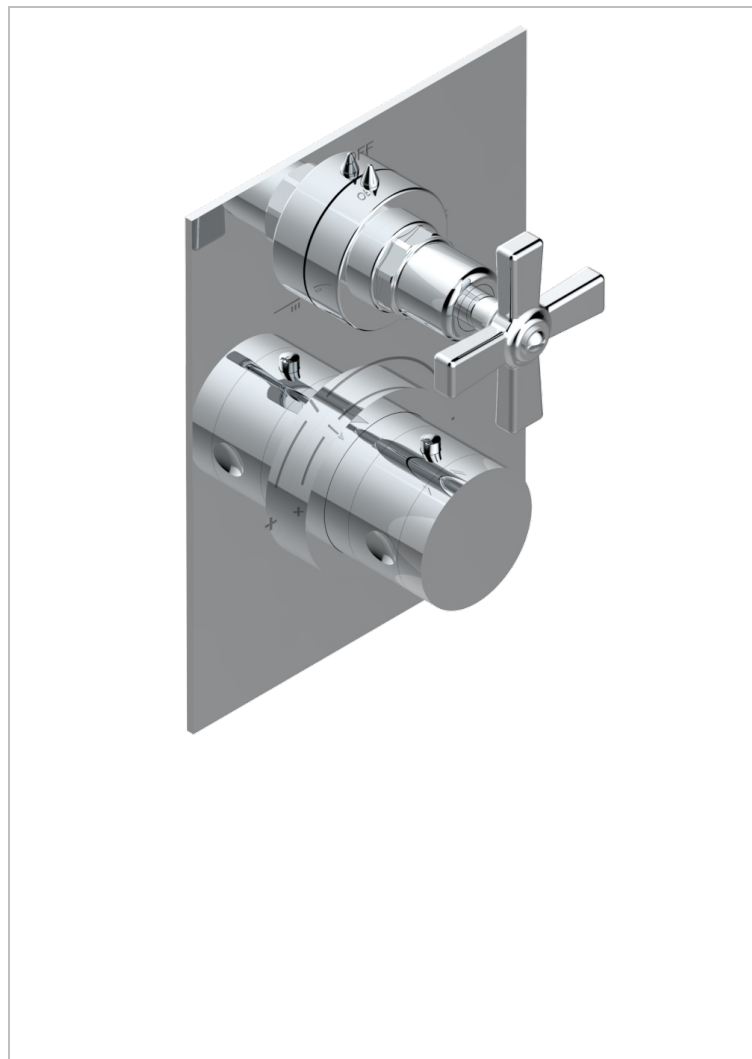

G7H-5500BECO31

Thermostatic mixer trim with diverter, 2 Outlets . ITEM codes 5 500AECO . Eco model (laser engraving, plate 3 mm thickness and one style-handle only)

CHARACTERISTIC

- Club Saint-Germain
- Thermostatic mixer trim with diverter, 2 Outlets . ITEM codes 5 500AECO . Eco model (laser engraving, plate 3 mm thickness and one style-handle only)

AVAILABLE FINITIONS

Antique nickel - H28
 Black ceram - D30
 Blush PVD - H62
 Brass color PVD - H49
 Brown bronze color PVD - F33
 Gold color PVD - H52

Graphite PVD - H64
 Lacquered light bronze - D01
 Matt Umber PVD - H67
 Matt blush PVD - H60
 Matt brass color PVD - H50
 Matt brown bronze color PVD - F34