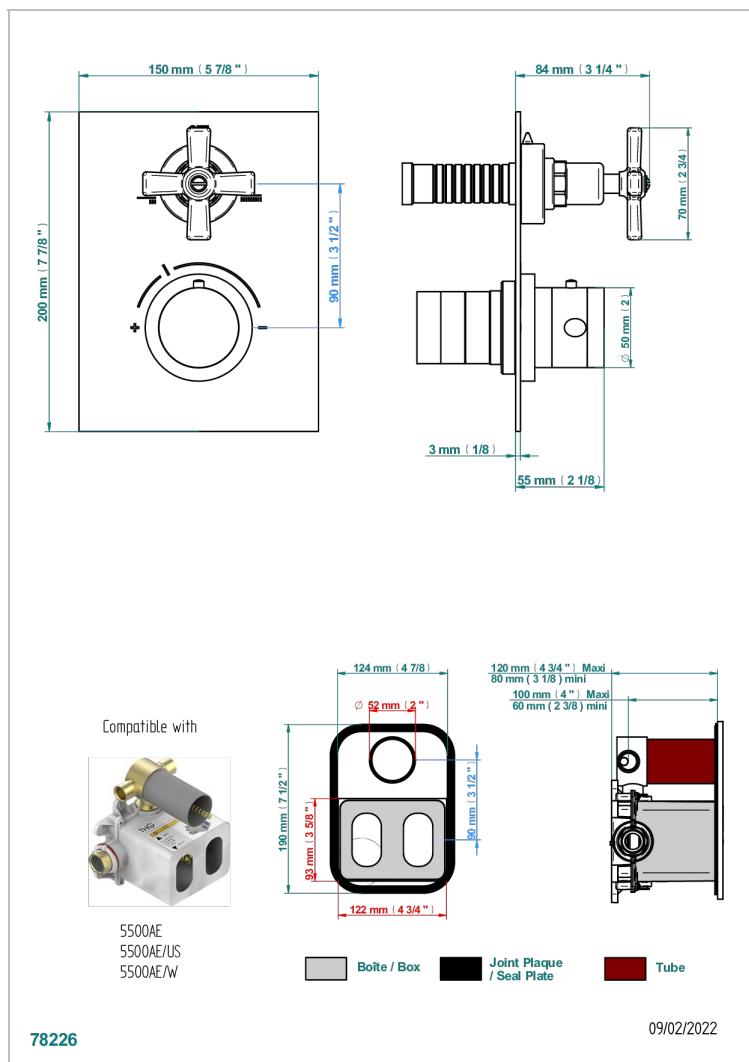

G7H-5500BECO31

Thermostatic mixer trim with diverter, 2 Outlets . ITEM codes 5 500AECO . Eco model (laser engraving, plate 3 mm thickness and one style-handle only)

ХАРАКТЕРИСТИКИ

- Club Saint-Germain
- Thermostatic mixer trim with diverter, 2 Outlets . ITEM codes 5 500AECO . Eco model (laser engraving, plate 3 mm thickness and one style-handle only)