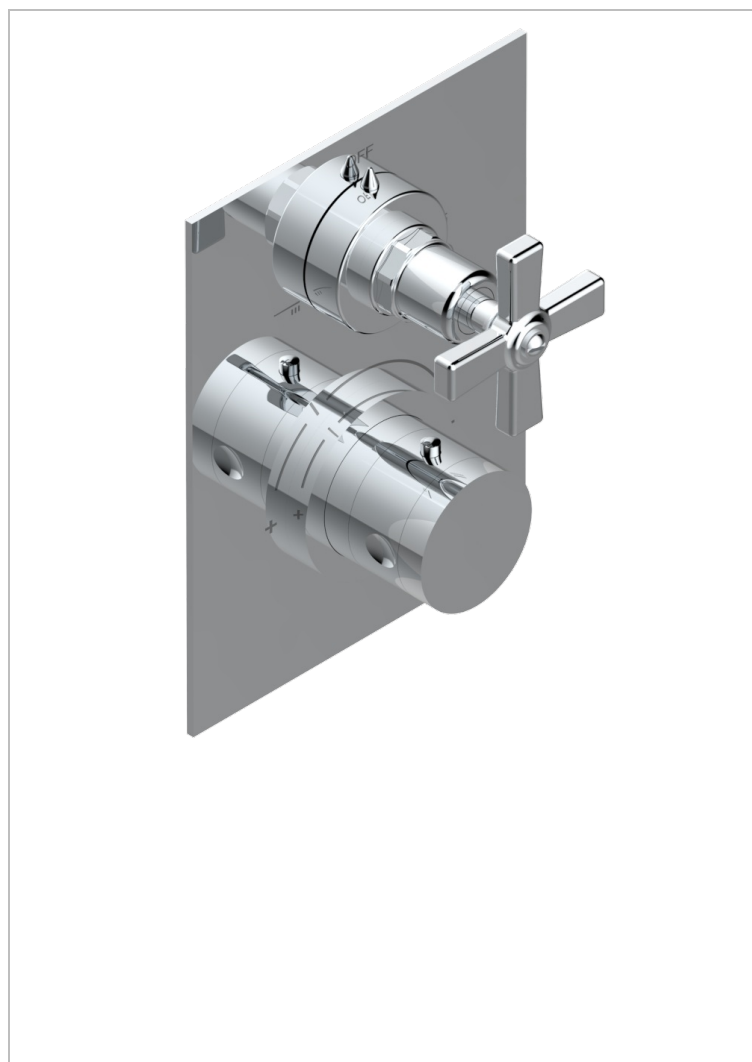

G7H-5500BECO31

Thermostatic mixer trim with diverter, 2 Outlets . ITEM codes 5 500AECO . Eco model (laser engraving, plate 3 mm thickness and one style-handle only)

ХАРАКТЕРИСТИКИ

- Club Saint-Germain
- Thermostatic mixer trim with diverter, 2 Outlets . ITEM codes 5 500AECO . Eco model (laser engraving, plate 3 mm thickness and one style-handle only)