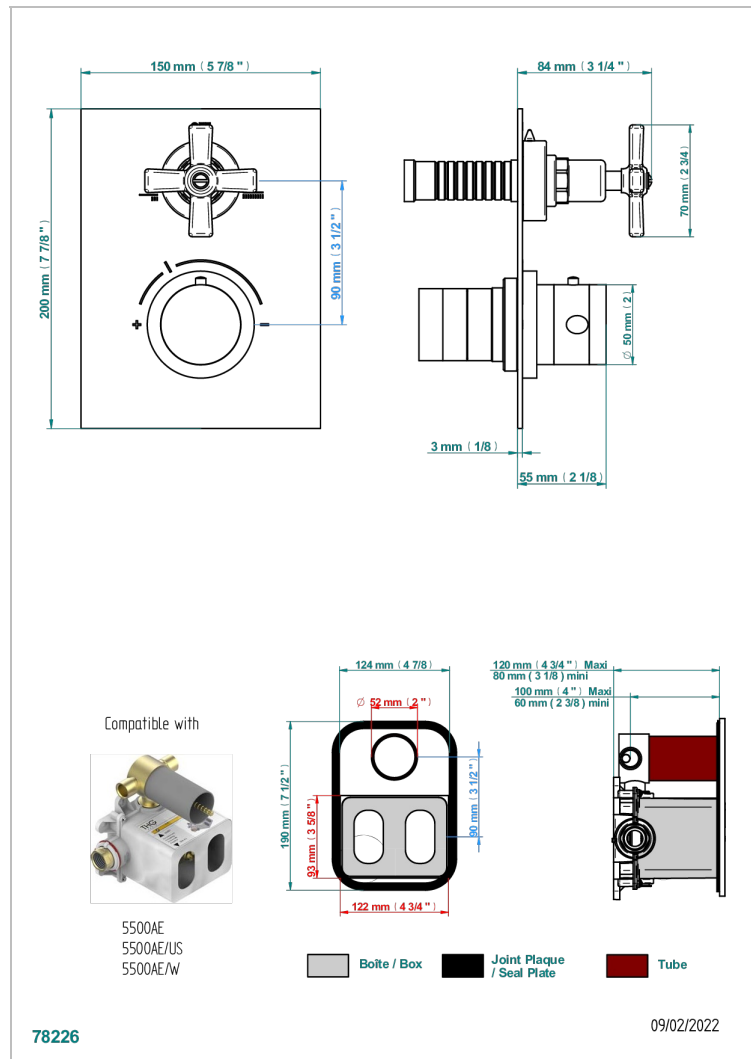

G7H-5500BECO31

Thermostatic mixer trim with diverter, 2 Outlets . ITEM codes 5 500AECO . Eco model (laser engraving, plate 3 mm thickness and one style-handle only)

CHARACTERISTIC

- Club Saint-Germain
- Thermostatic mixer trim with diverter, 2 Outlets . ITEM codes 5 500AECO . Eco model (laser engraving, plate 3 mm thickness and one style-handle only)