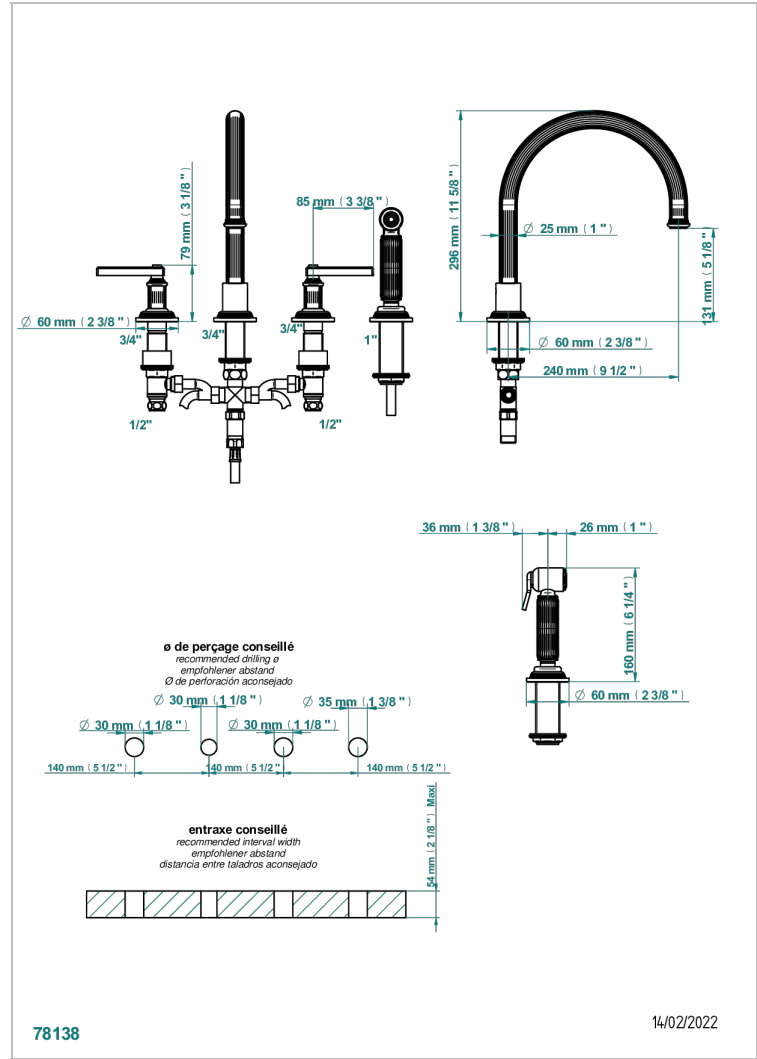

# GRAND CENTRAL BLACK ONYX WITH LEVER HANDLES

U9N-4211/US

Three hole kitchen faucet with side spray

## CHARACTERISTIC

- Grand central Black Onyx with lever handles
- Three hole kitchen faucet with side spray