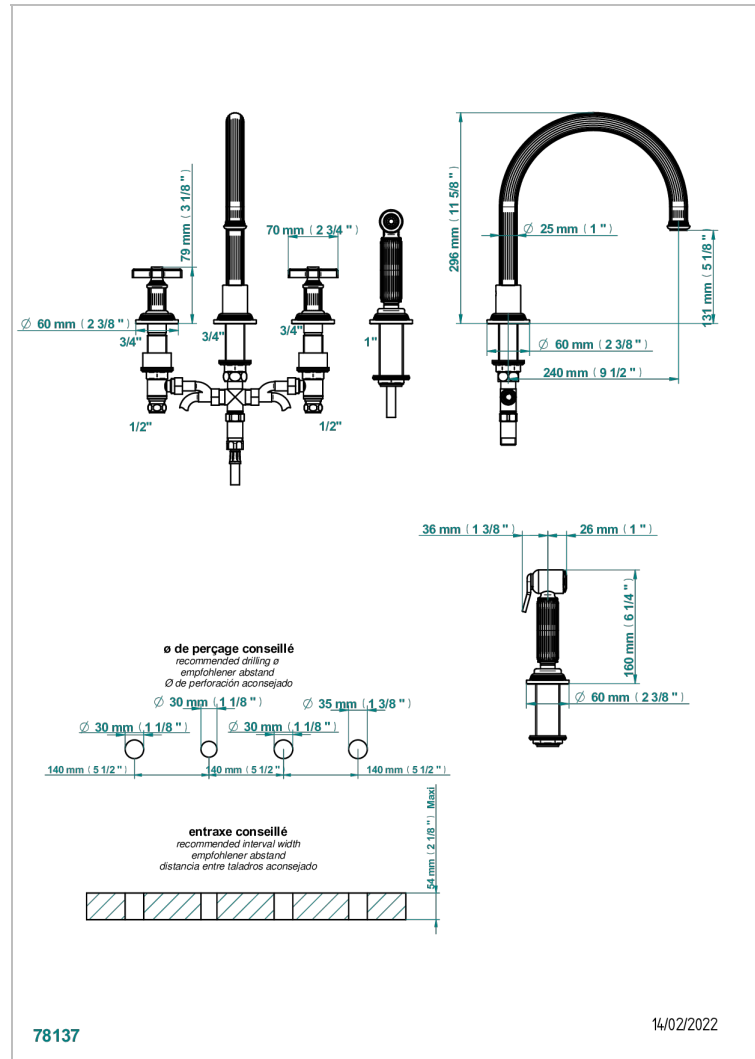

GRAND CENTRAL BLACK ONYX

U9M-4211/US

THG[®]
PARIS

Three hole kitchen faucet with side spray

CHARACTERISTIC

- Grand central Black Onyx
- Three hole kitchen faucet with side spray

AVAILABLE FINITIONS

Black ceram - D30
Blush PVD - H62
Brass color PVD - H49
Brown bronze color PVD - F33
Chrome polished - A02
Copper antique matt, coated - H07