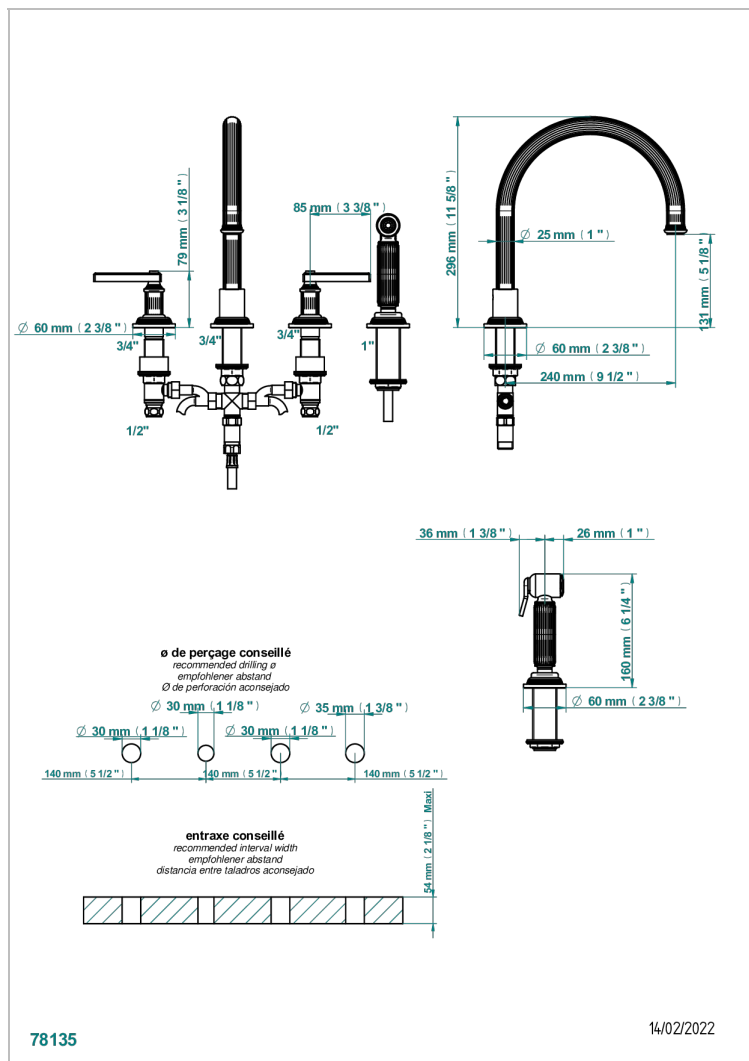

GRAND CENTRAL METAL WITH LEVER HANDLES

U9L-4211/US

Three hole kitchen faucet with side spray

CHARACTERISTIC

- Grand central Metal with lever handles
- Three hole kitchen faucet with side spray

AVAILABLE FINITIONS