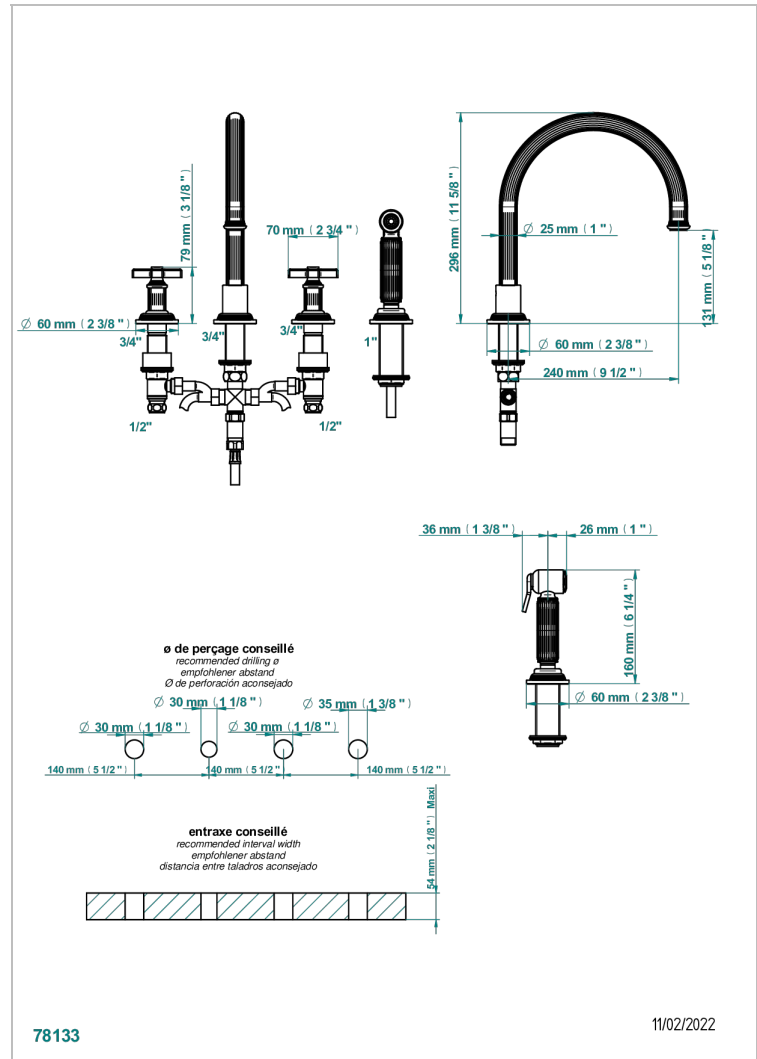

# GRAND CENTRAL METAL

U9K-4211/US

Three hole kitchen faucet with side spray

## CHARACTERISTIC

- Grand central Metal
- Three hole kitchen faucet with side spray