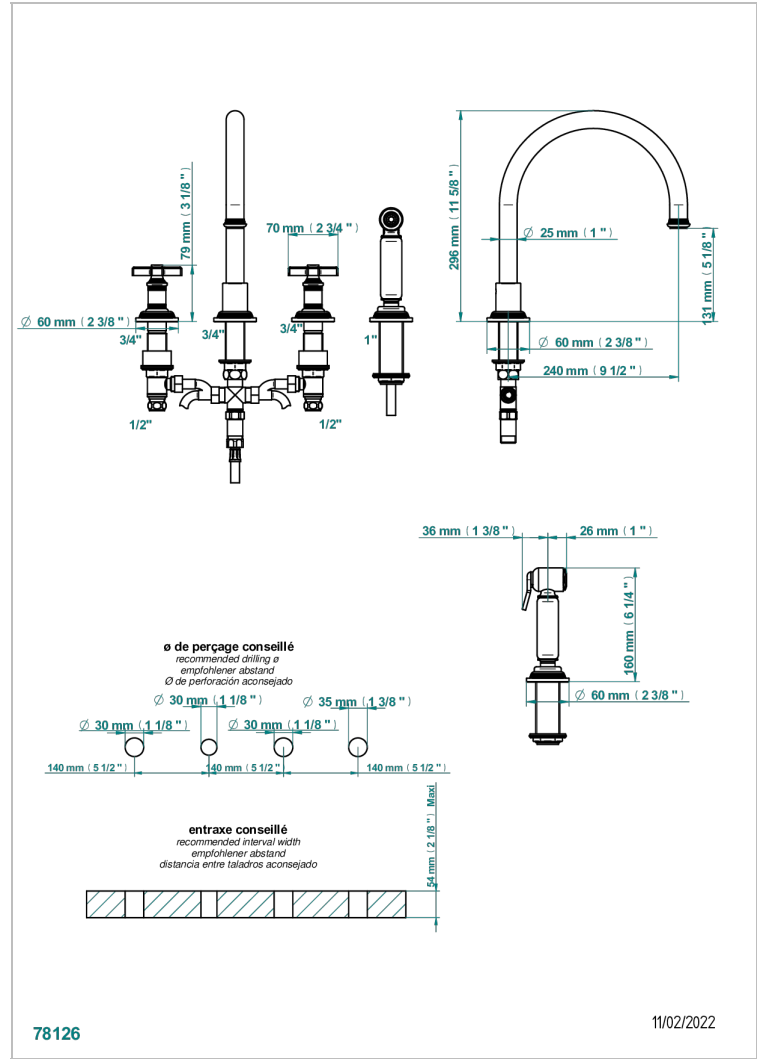

WEST COAST BLACK ONYX

U9E-4211/US

Three hole kitchen faucet with side spray

CHARACTERISTIC

- West Coast Black Onyx
- Three hole kitchen faucet with side spray

AVAILABLE FINITIONS

Black ceram - D30
Blush PVD - H62
Brass color PVD - H49
Brown bronze color PVD - F33
Chrome polished - A02
Copper antique matt, coated - H07