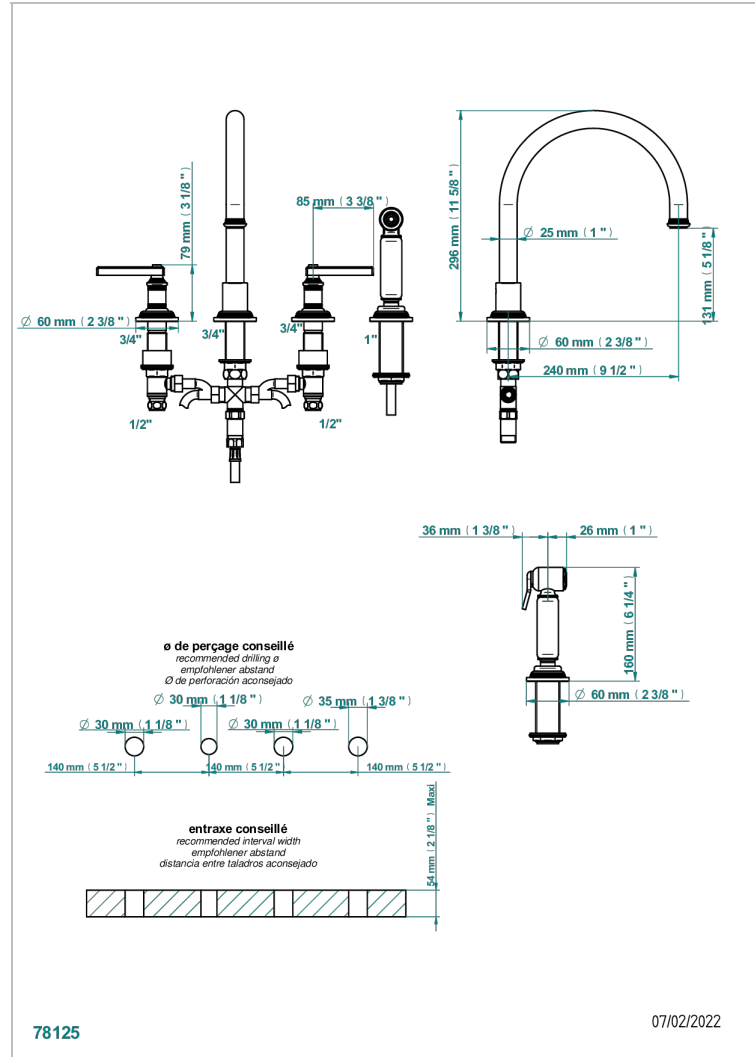

WEST COAST WITH GUILLOCHE DECOR WITH LEVER HANDLES

U9D-4211/US

Three hole kitchen faucet with side spray

CHARACTERISTIC

- West coast with Guilloché decor with lever handles
- Three hole kitchen faucet with side spray