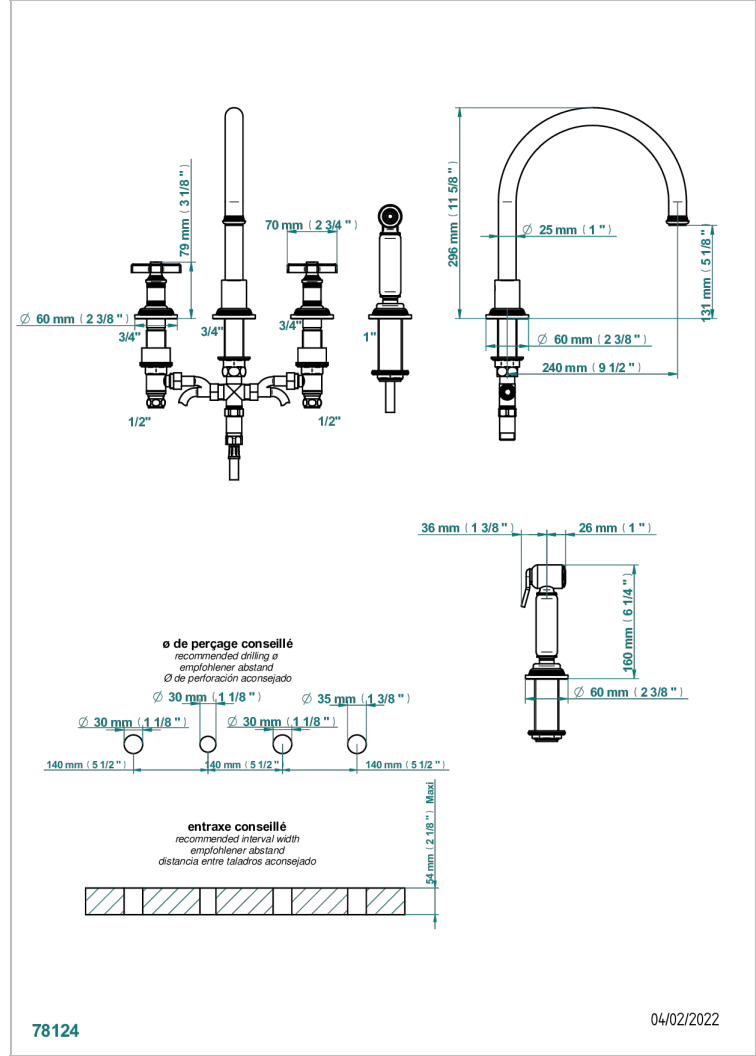

WEST COAST WITH GUILLOCHE DECOR

U9C-4211/US

Three hole kitchen faucet with side spray

CHARACTERISTIC

- West coast with Guilloché decor
- Three hole kitchen faucet with side spray

AVAILABLE FINITIONS

Black ceram - D30
Blush PVD - H62
Brass color PVD - H49
Brown bronze color PVD - F33
Chrome polished - A02
Copper antique matt, coated - H07

Matt nickel (American satin) - C01
Matt nickel color PVD - H56
Natural smoked Brass - A13
Nickel antique / Sovereign - H28
Nickel color PVD - H55
Nickel polished - B01

Polished chrome with gold inlay - GA1
Soft gold - F30
Soft matt gold - F31
Umber PVD - H66