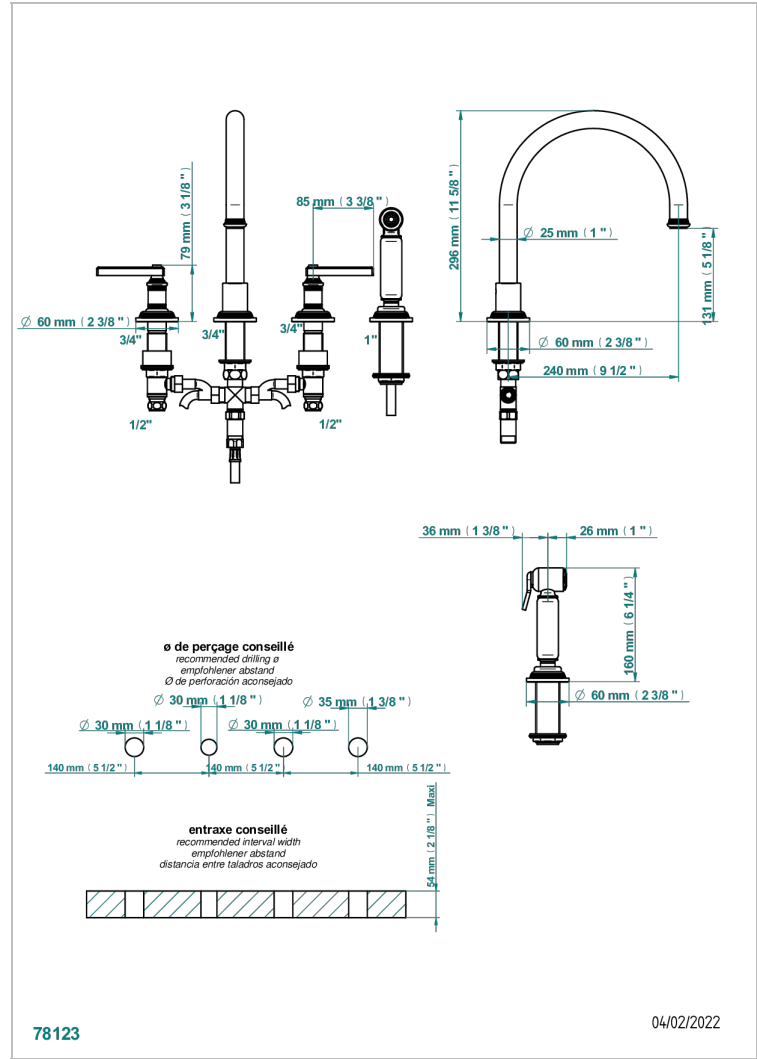

WEST COAST METAL WITH LEVER HANDLES

U9B-4211/US

Three hole kitchen faucet with side spray

CHARACTERISTIC

- West Coast Metal with lever handles
- Three hole kitchen faucet with side spray

AVAILABLE FINITIONS