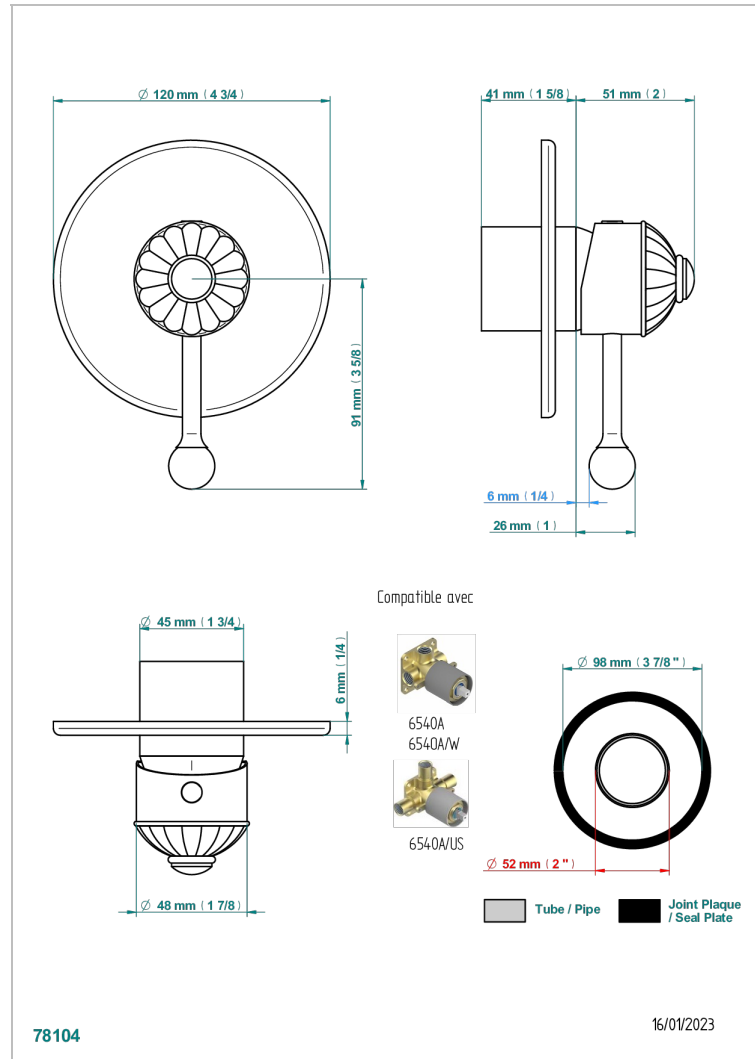

JAIPUR BLACK ONYX

A9C-6540B

Wall shower mixer trim

CHARACTERISTIC

- Jaipur Black Onyx
- Wall shower mixer trim

RELATED SKU'S

- Ref. G00-6540A/US Built-in part for wall mounted flush fit shower mixer 2 inlets 1/2" -1 outlet 1/2" -US model