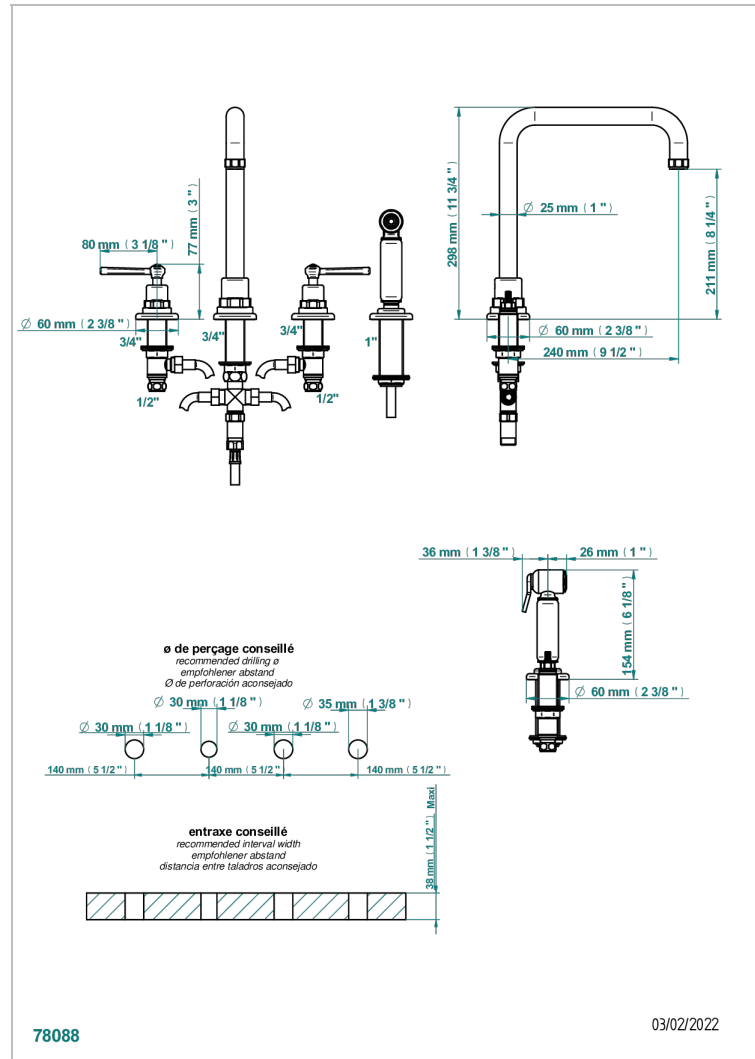

# SAINT-GERMAIN WITH LEVER HANDLES

G7D-4211/US

Three hole kitchen faucet with side spray

## CHARACTERISTIC

- Saint-germain with lever handles
- Three hole kitchen faucet with side spray