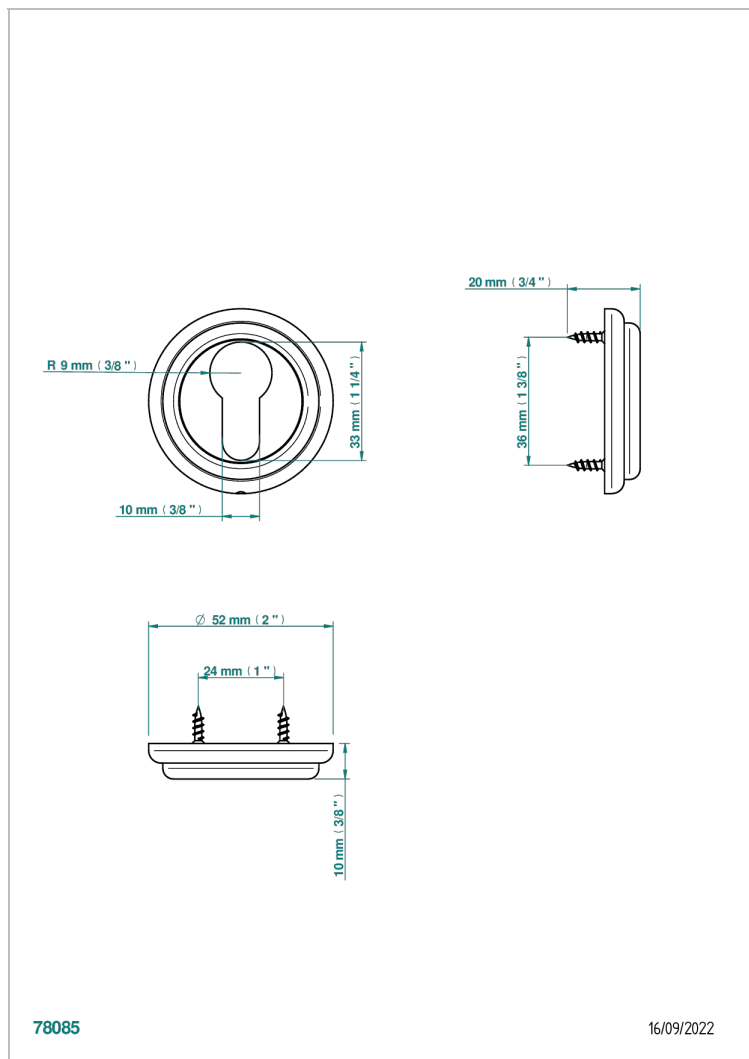

COLLECTION LONDON

B8B-DWA2/S

Escutcheon for Euro profile

THG[®]
PARIS

78085

16/09/2022

CHARACTERISTIC

- Collection London
- Escutcheon for Euro profile