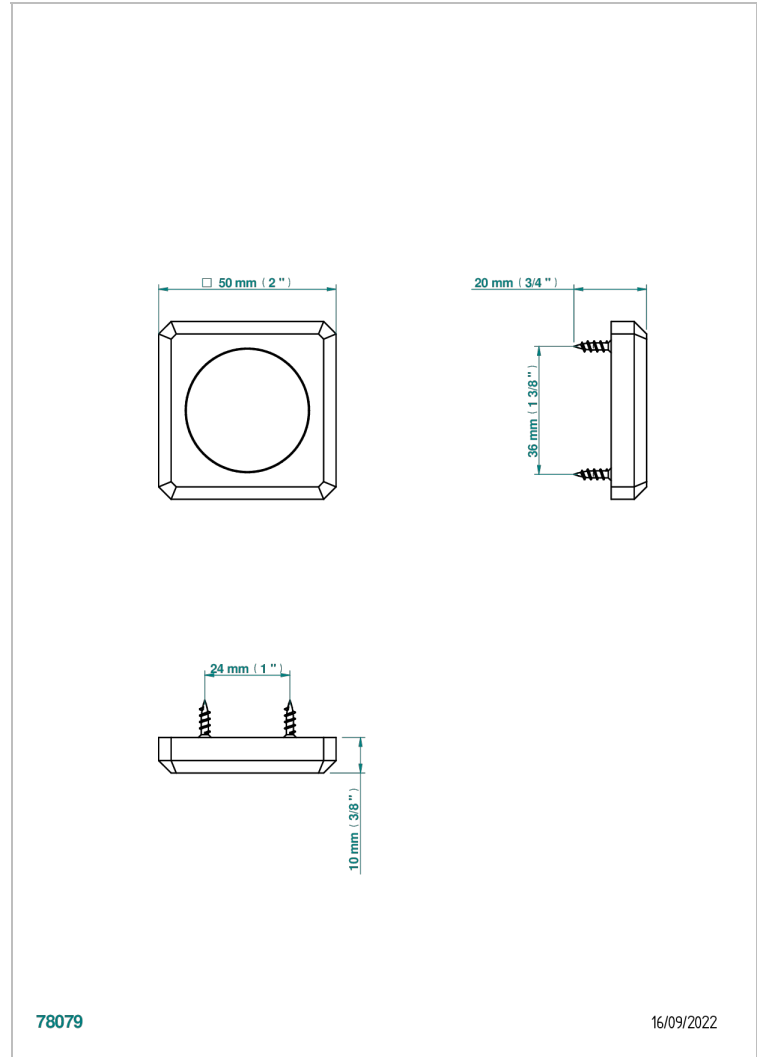

COLLECTION BERLIN

B8E-DWA6/S

Blank escutcheon

78079

16/09/2022

CHARACTERISTIC

- Collection Berlin
- Blank escutcheon

AVAILABLE FINITIONS