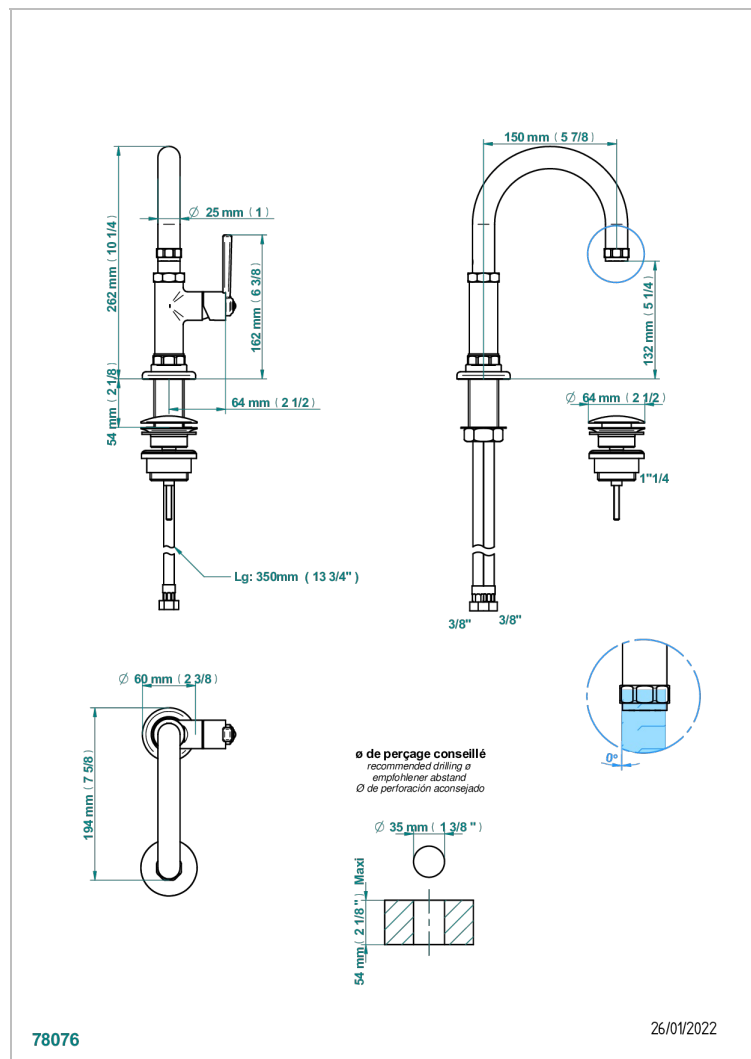

# CLUB SAINT-GERMAIN WITH LEVER

G7J-6500

Single lever basin mixer with waste