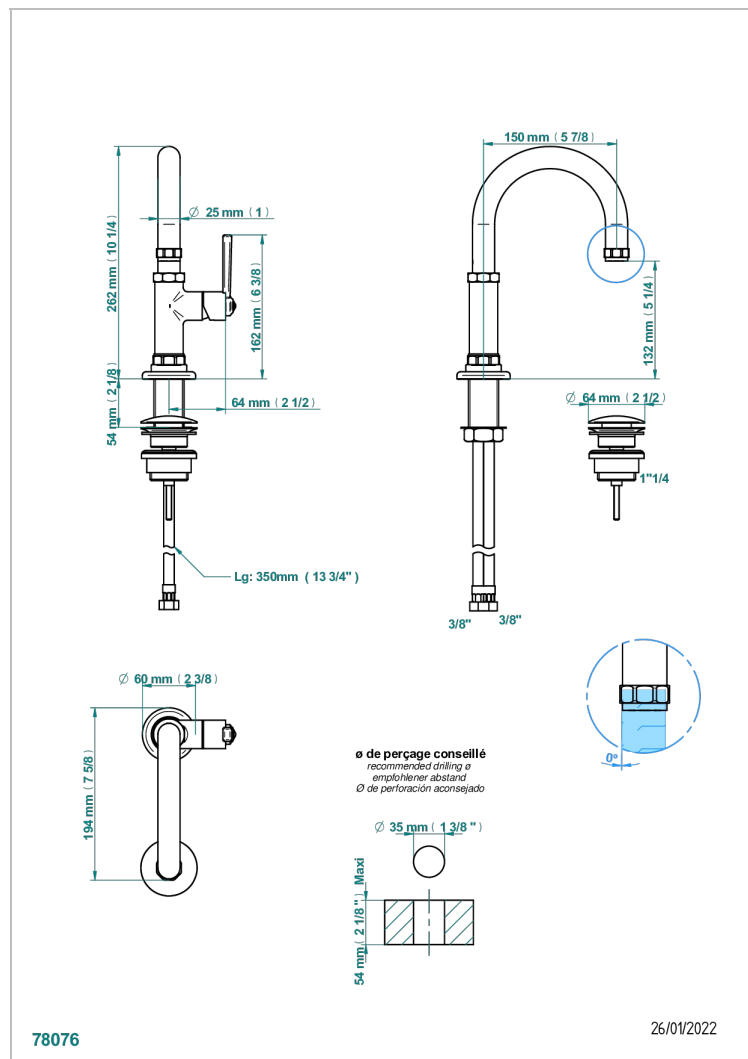

CLUB SAINT-GERMAIN WITH LEVER

G7J-6500

Single lever basin mixer with waste

CHARACTERISTIC

- ACS : 19ACCLY542

STANDARDS

TECHNICAL SPECS

- Recommandé : 3 bars (max. 5 bars) - Advised : 43,5 psi (max. 72 psi)
- 8,3 l/min à 3 bars (2.2 gpm at 43.5 psi)