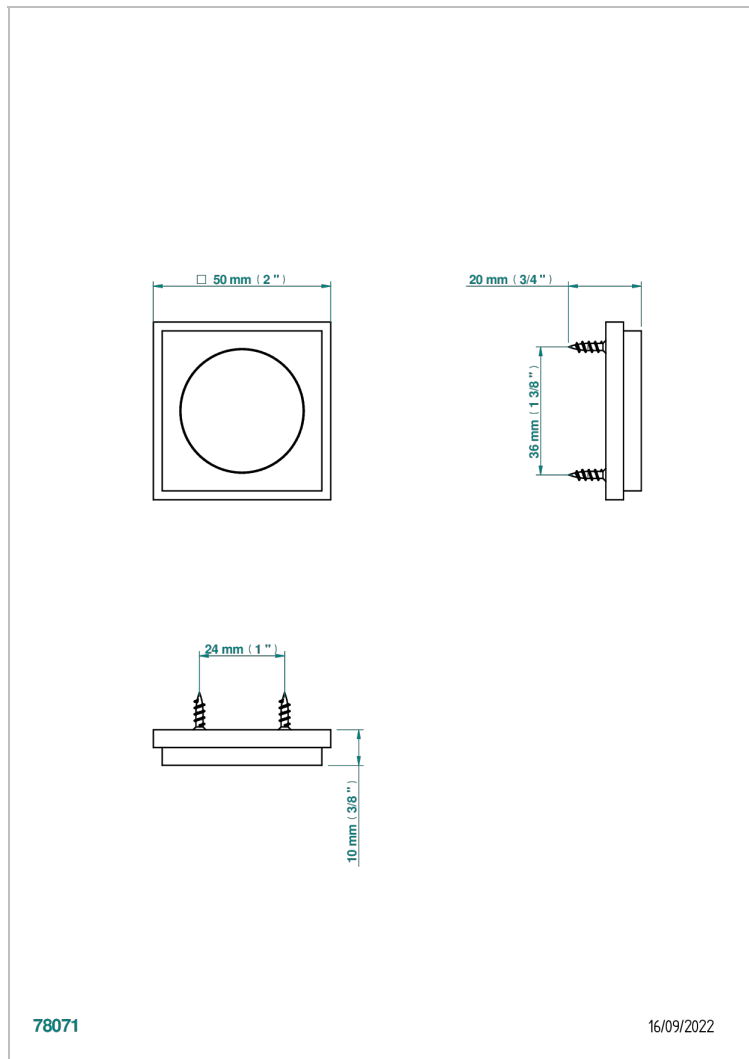

# COLLECTION NEW YORK

B8D-DWA6/S

Blank escutcheon

THG<sup>®</sup>  
PARIS