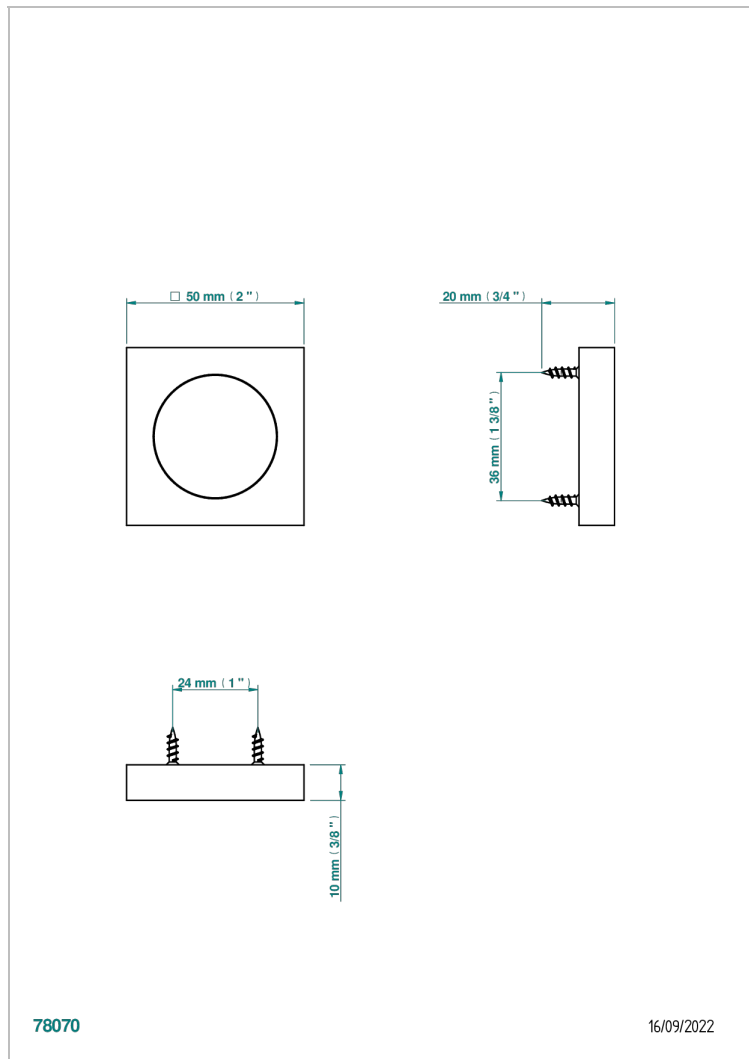

COLLECTION GENEVE

B8C-DWA6/S

Blank escutcheon

THG[®]
PARIS

78070

16/09/2022

CHARACTERISTIC

- Collection Genève
- Blank escutcheon