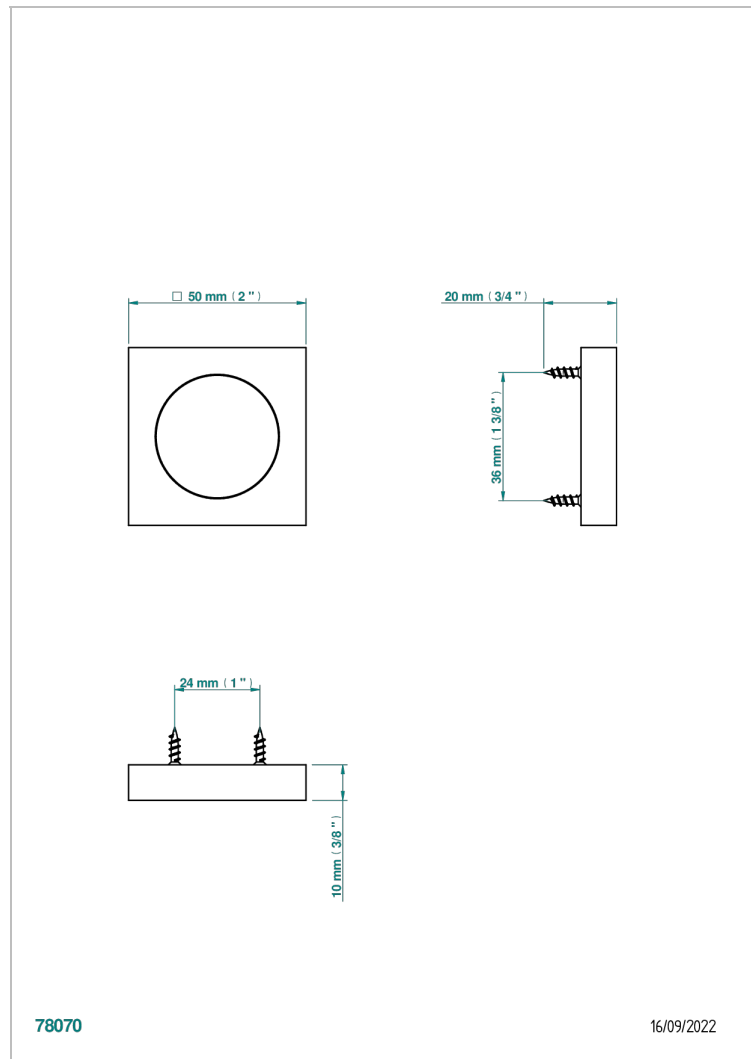

COLLECTION GENEVE

B8C-DWA6/S

Blank escutcheon

THG[®]
PARIS

CHARACTERISTIC

- Collection Genève
- Blank escutcheon

AVAILABLE FINITIONS

Black ceram - D30
Blush PVD - H62
Brass color PVD - H49
Brown bronze color PVD - F33
Gold color PVD - H52
Graphite PVD - H64