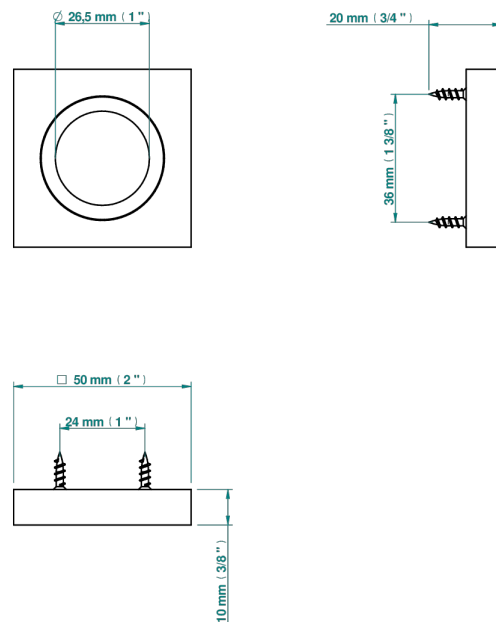

COLLECTION GENEVE

B8C-DWA5/S

Escutcheon for 26 mm profile

78066

20/09/2022

CHARACTERISTIC

- Collection Genève
- Escutcheon for 26 mm profile

AVAILABLE FINITIONS