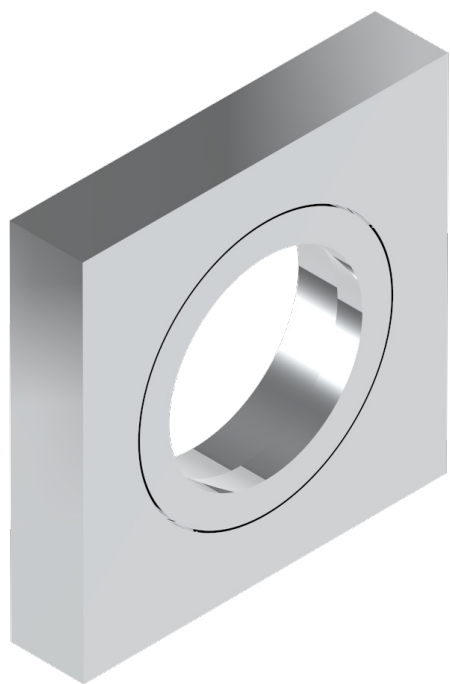

COLLECTION GENEVE

B8C-DWA5/S

Escutcheon for 26 mm profile

78066

20/09/2022

CHARACTERISTIC

- Collection Genève
- Escutcheon for 26 mm profile

AVAILABLE FINITIONS

Black ceram - D30
Blush PVD - H62
Brass color PVD - H49
Brown bronze color PVD - F33
Gold color PVD - H52
Graphite PVD - H64

Lacquered light bronze - D01
Matt Umber PVD - H67
Matt blush PVD - H60
Matt brass color PVD - H50
Matt brown bronze color PVD - F34
Matt gold - F07