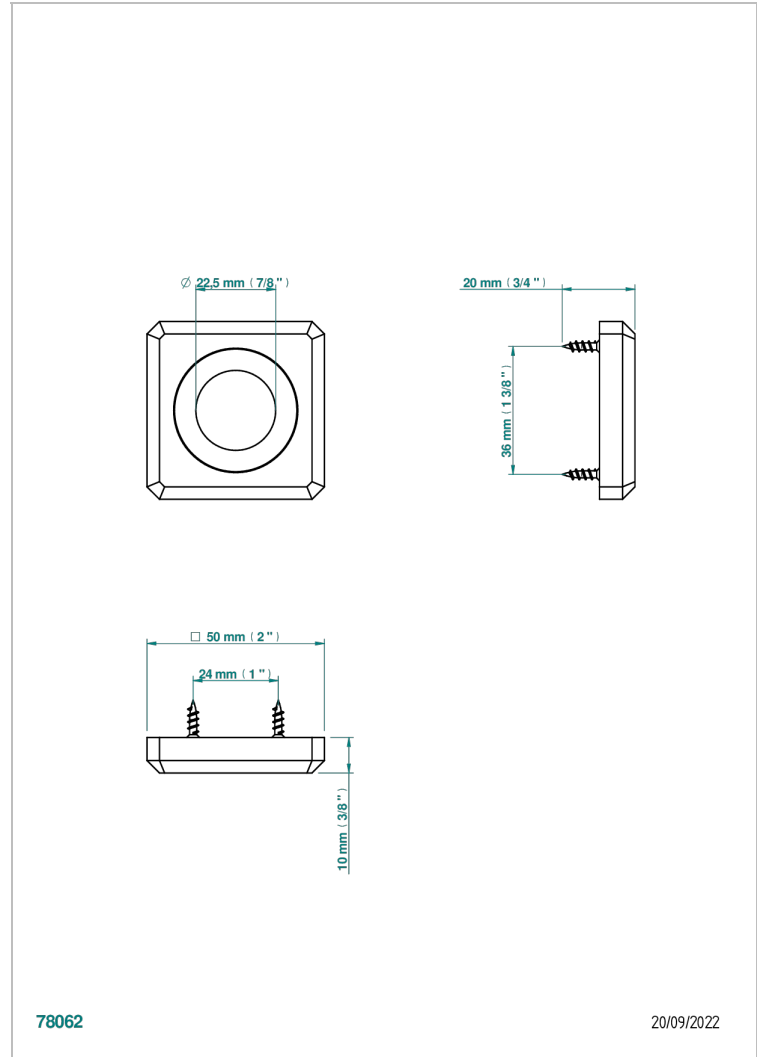

# COLLECTION BERLIN

B8E-DWA4/S

Escutcheon for 22 mm profile

78062

20/09/2022

## CHARACTERISTIC

- Collection Berlin
- Escutcheon for 22 mm profile