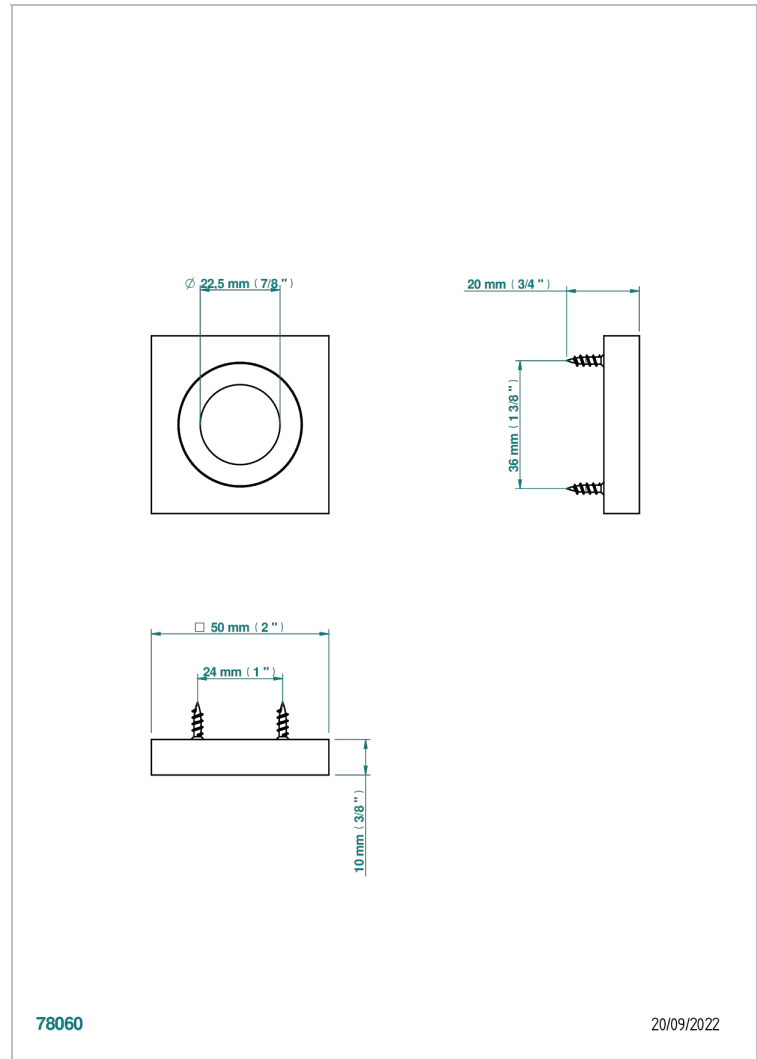

COLLECTION GENEVE

B8C-DWA4/S

Escutcheon for 22 mm profile

78060

20/09/2022

CHARACTERISTIC

- Collection Genève
- Escutcheon for 22 mm profile

AVAILABLE FINITIONS