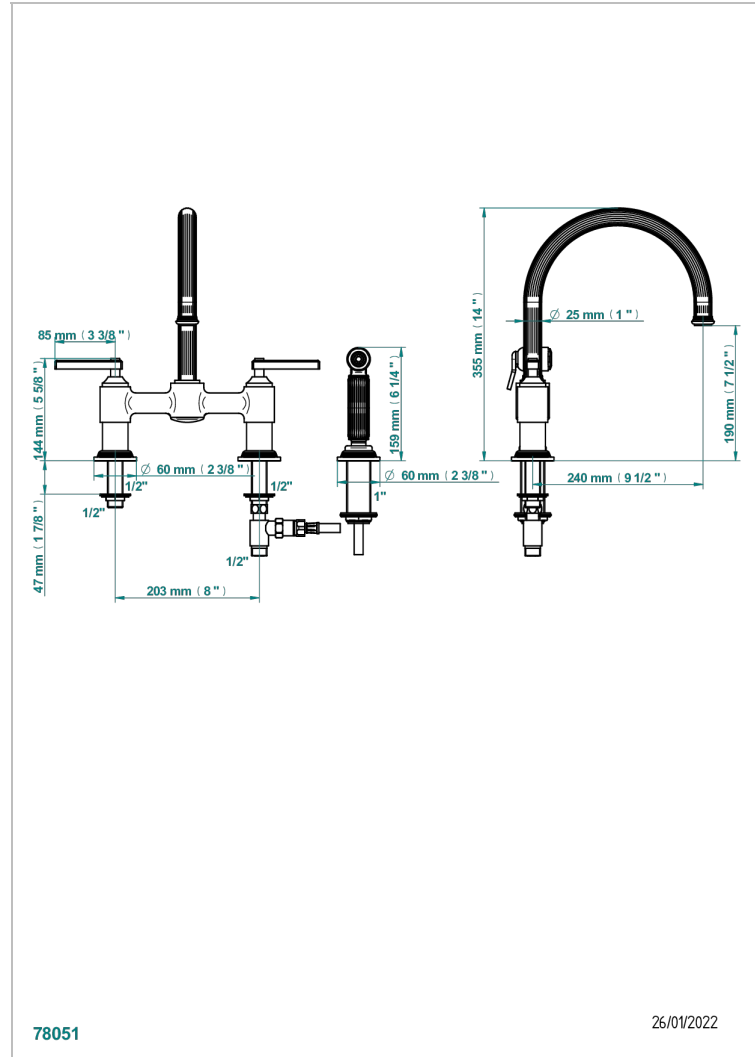

GRAND CENTRAL WHITE ONYX WITH LEVER HANDLES

U9S-159DM/US

THG[®]
PARIS

Two hole bridge kitchen faucet with side spray

CHARACTERISTIC

- Grand central White Onyx with lever handles
- Two hole bridge kitchen faucet with side spray