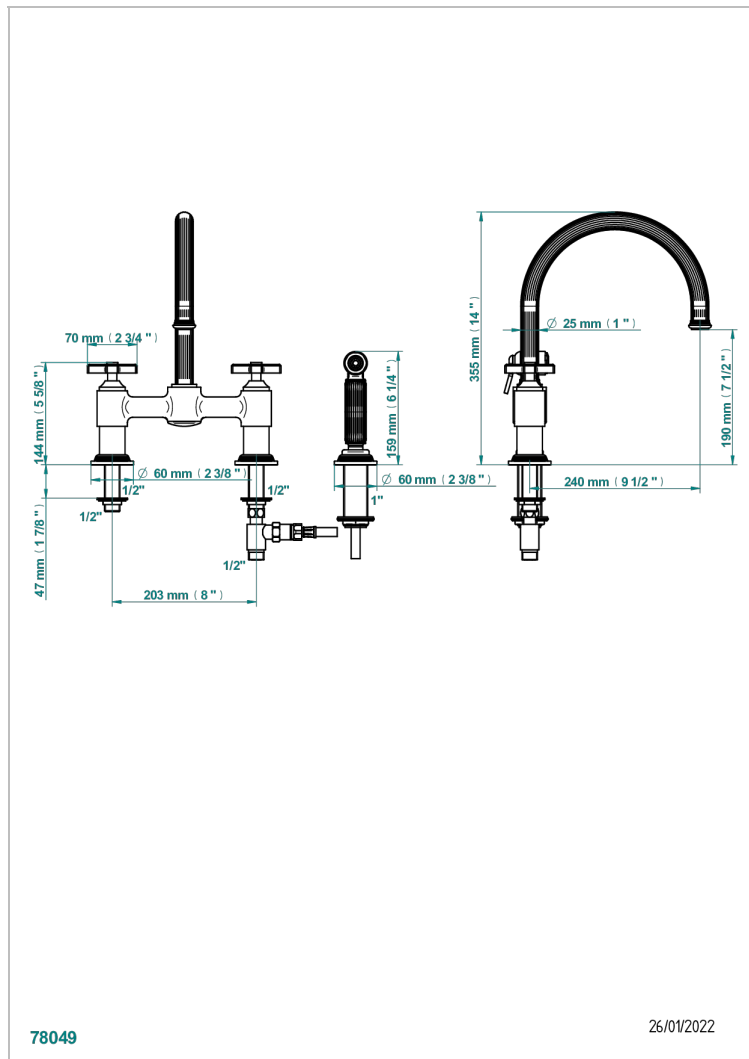

GRAND CENTRAL WHITE ONYX

U9R-159DM/US

Two hole bridge kitchen faucet with side spray

THG[®]
PARIS

78049

26/01/2022

CHARACTERISTIC

- Grand central White Onyx
- Two hole bridge kitchen faucet with side spray