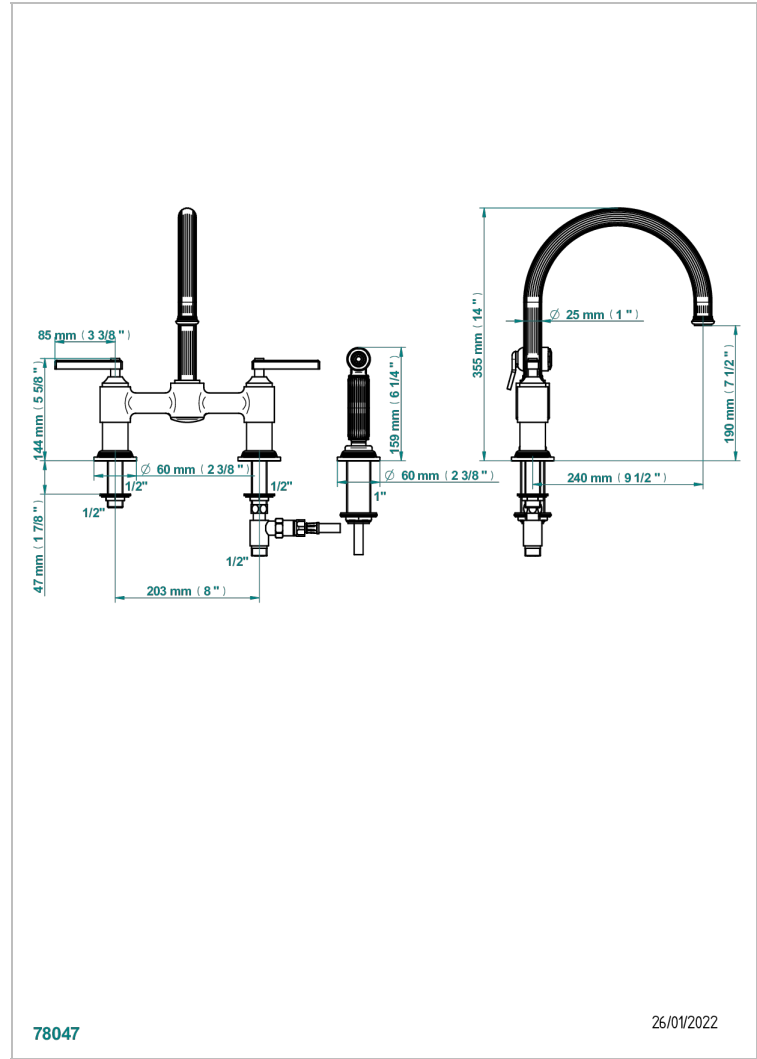

GRAND CENTRAL BLACK ONYX WITH LEVER HANDLES

U9N-159DM/US

THG[®]
PARIS

Two hole bridge kitchen faucet with side spray

CHARACTERISTIC

- Grand central Black Onyx with lever handles
- Two hole bridge kitchen faucet with side spray