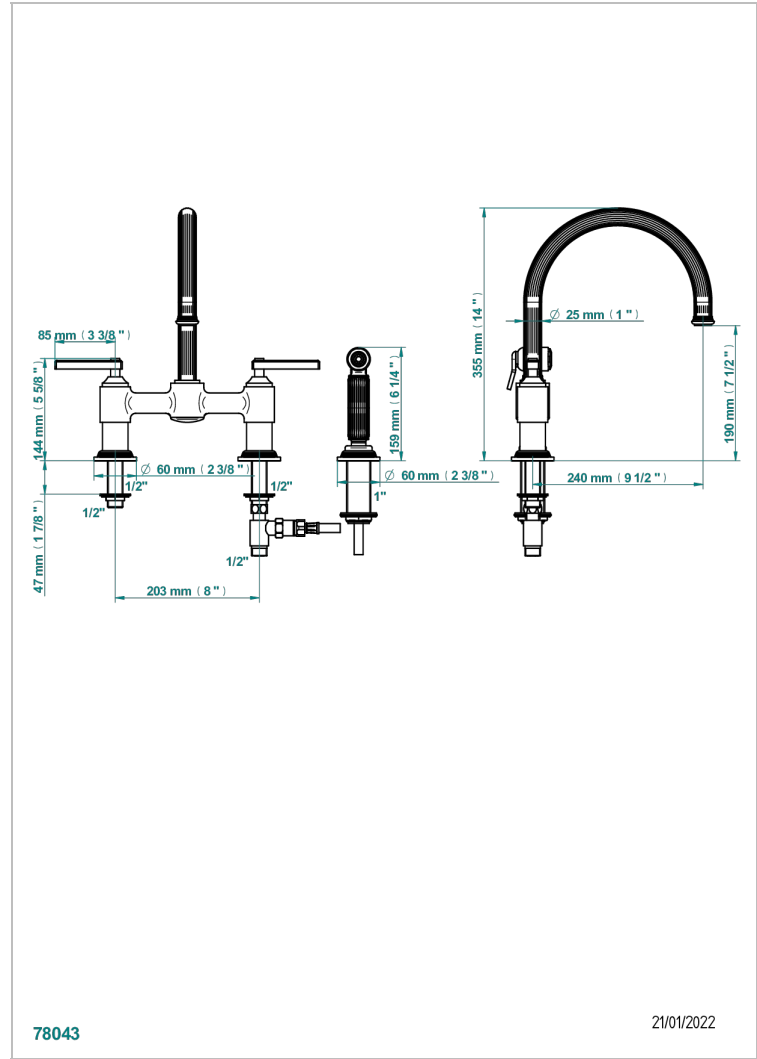

GRAND CENTRAL METAL WITH LEVER HANDLES

U9L-159DM/US

THG[®]
PARIS

Two hole bridge kitchen faucet with side spray

78043

21/01/2022

CHARACTERISTIC

- Grand central Metal with lever handles
- Two hole bridge kitchen faucet with side spray