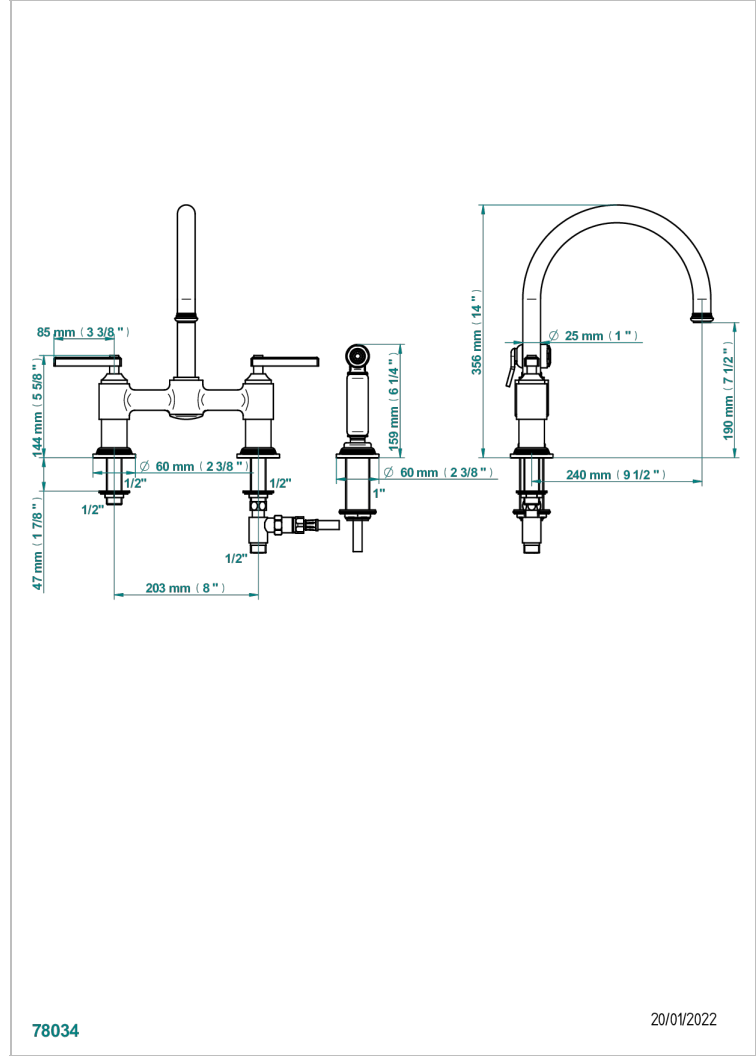

WEST COAST WHITE ONYX WITH LEVER HANDLES

U9H-159DM/US

THG[®]
PARIS

Two hole bridge kitchen faucet with side spray

CHARACTERISTIC

- West Coast White Onyx with lever handles
- Two hole bridge kitchen faucet with side spray