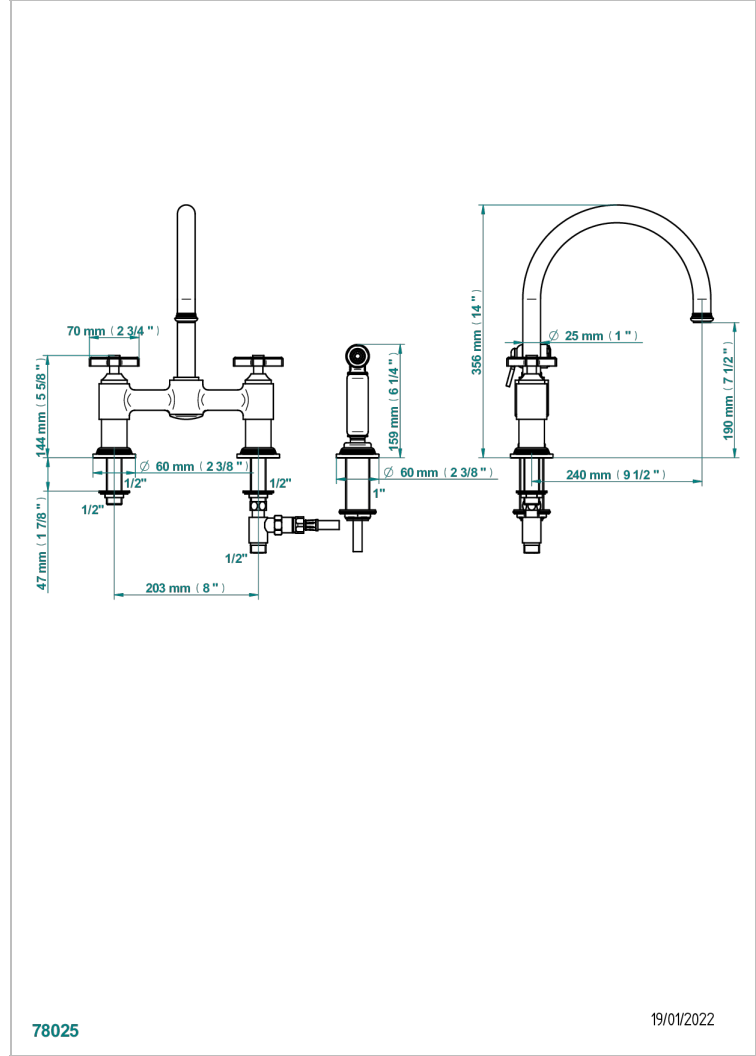

WEST COAST BLACK ONYX

U9E-159DM/US

Two hole bridge kitchen faucet with side spray

THG[®]
PARIS

CHARACTERISTIC

- West Coast Black Onyx
- Two hole bridge kitchen faucet with side spray

AVAILABLE FINITIONS

Black ceram - D30
Blush PVD - H62
Brass color PVD - H49
Brown bronze color PVD - F33
Chrome polished - A02
Copper antique matt, coated - H07