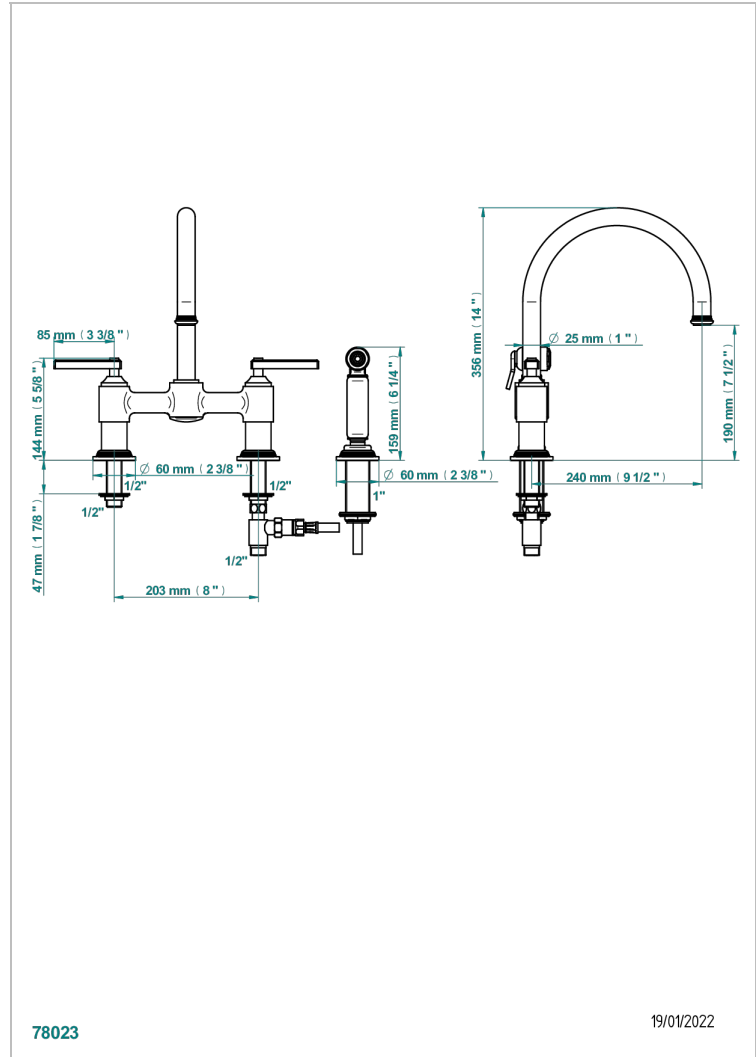

WEST COAST WITH GUILLOCHE DECOR WITH LEVER HANDLES

U9D-159DM/US

Two hole bridge kitchen faucet with side spray

78023

19/01/2022

CHARACTERISTIC

- West coast with Guilloché decor with lever handles
- Two hole bridge kitchen faucet with side spray