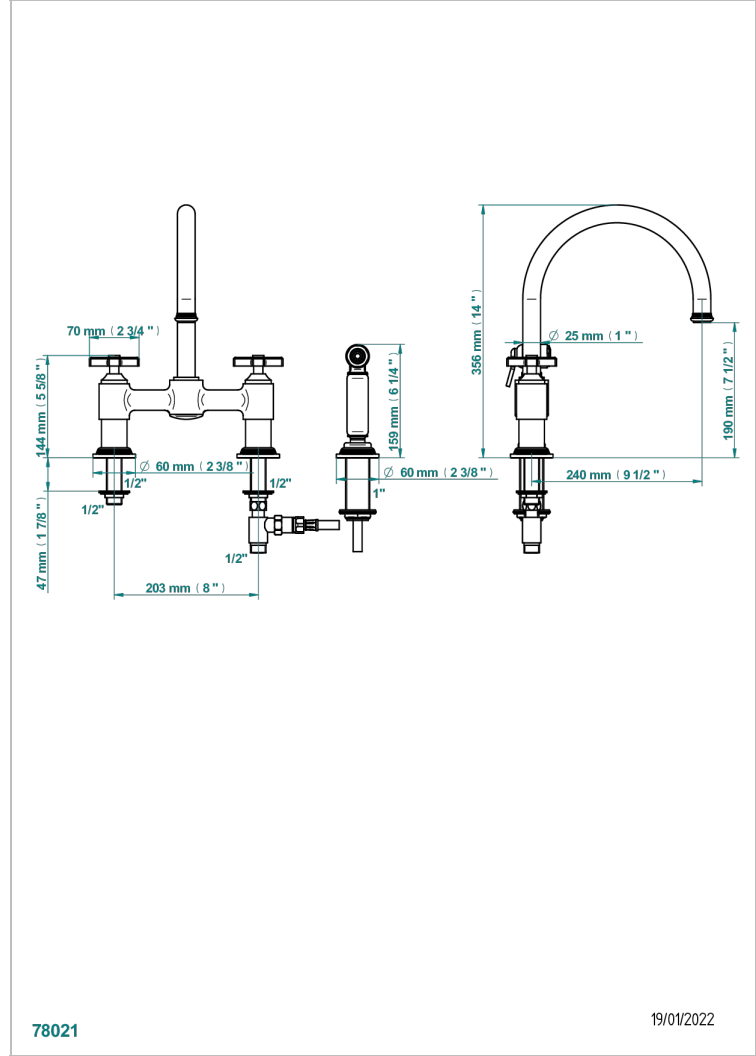

WEST COAST WITH GUILLOCHE DECOR

U9C-159DM/US

Two hole bridge kitchen faucet with side spray

THG[®]
PARIS

78021

19/01/2022

CHARACTERISTIC

- West coast with Guilloché decor
- Two hole bridge kitchen faucet with side spray