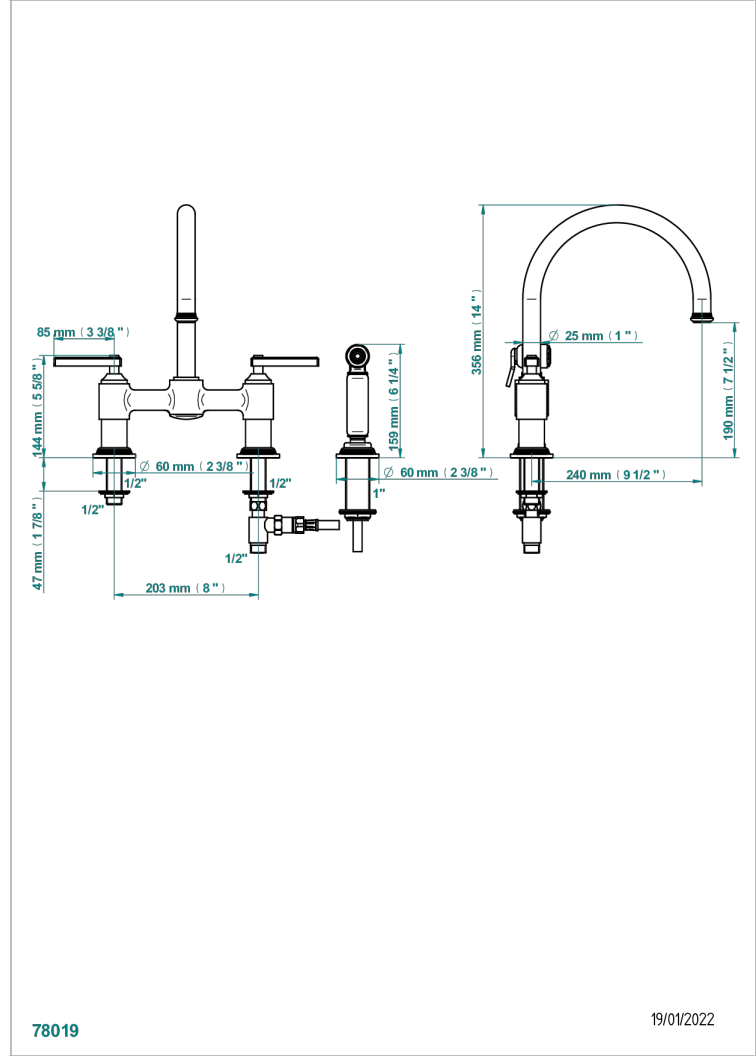

WEST COAST METAL WITH LEVER HANDLES

U9B-159DM/US

Two hole bridge kitchen faucet with side spray

78019

19/01/2022

CHARACTERISTIC

- West Coast Metal with lever handles
- Two hole bridge kitchen faucet with side spray