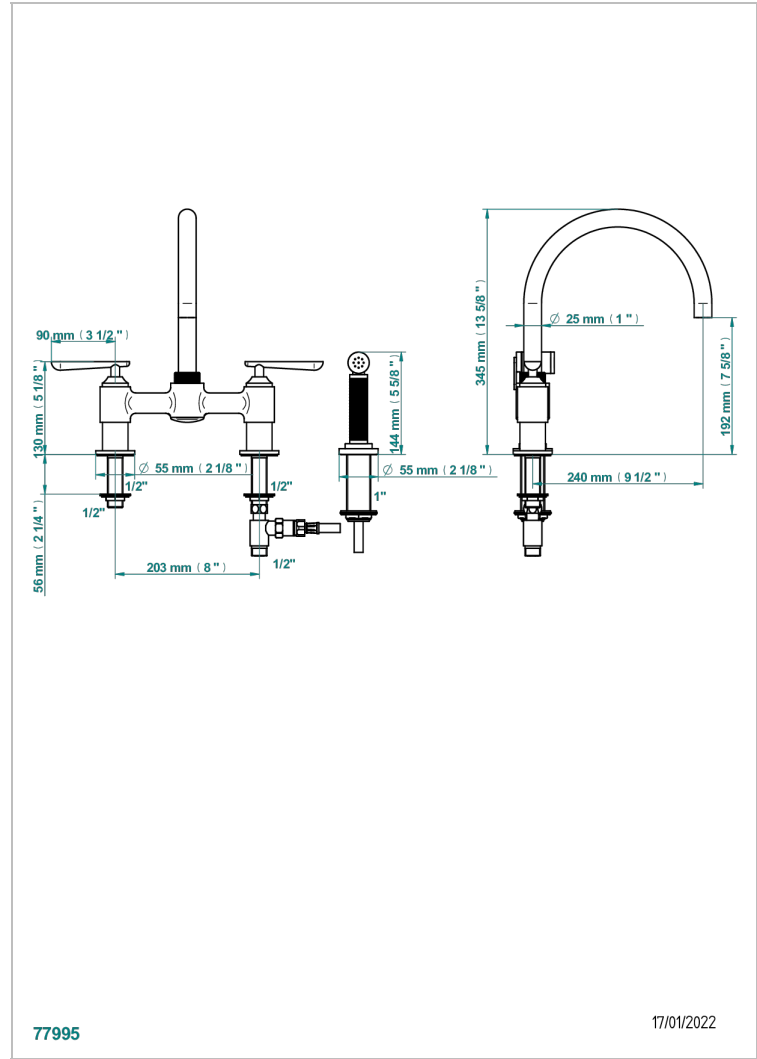

Two hole bridge kitchen faucet with side spray

CHARACTERISTIC

- Dean
- Two hole bridge kitchen faucet with side spray

AVAILABLE FINITIONS

Black ceram - D30
Blush PVD - H62
Brass color PVD - H49
Brown bronze color PVD - F33
Chrome polished - A02
Gold color PVD - H52

Matt nickel color PVD - H56
Natural smoked Brass - A13
Nickel antique / Sovereign - H28
Nickel color PVD - H55
Nickel polished - B01
Soft gold - F30

Soft matt gold - F31
Umber PVD - H66