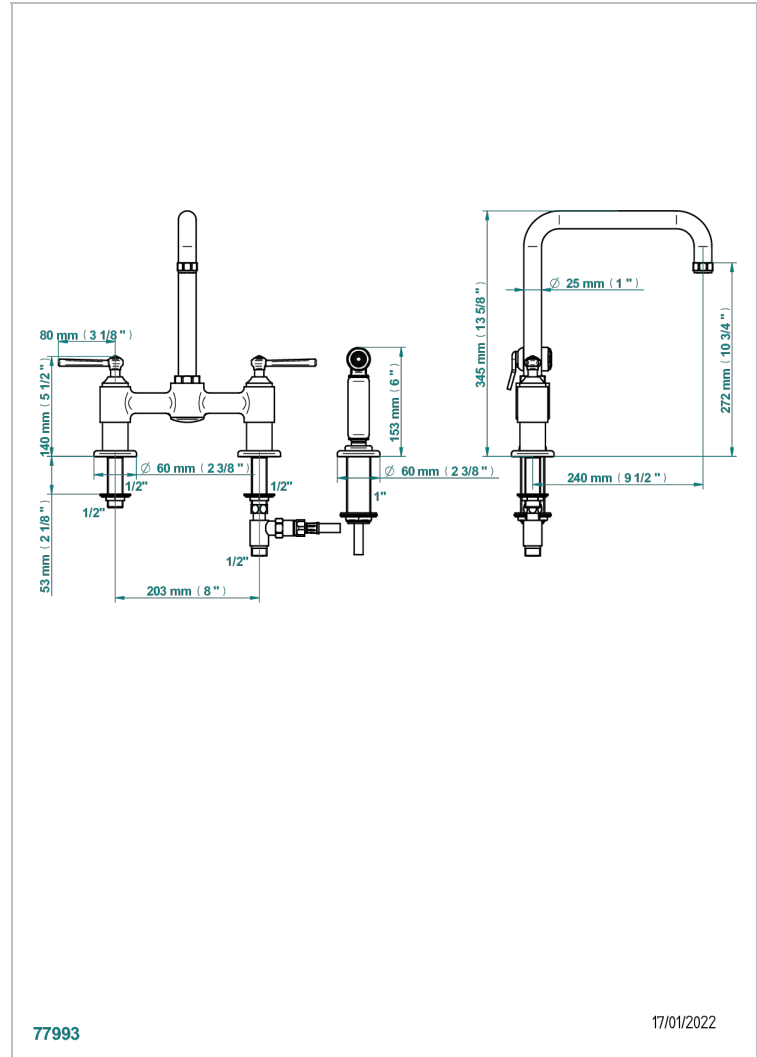

SAINT-GERMAIN WITH LEVER HANDLES

G7D-159DM/US

THG[®]
PARIS

Two hole bridge kitchen faucet with side spray

CHARACTERISTIC

- Saint-germain with lever handles
- Two hole bridge kitchen faucet with side spray

AVAILABLE FINITIONS