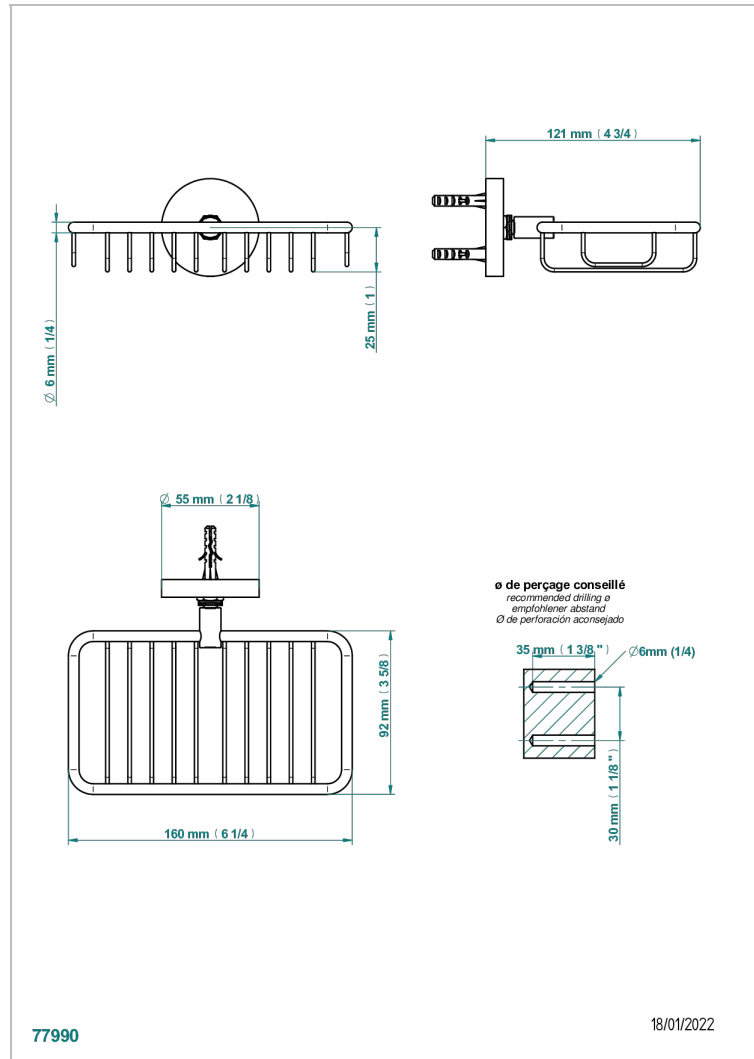

HAMPTONS WITH LEVER HANDLES

G4S-620

Soap basket, wall mounted 6"1/4 x 3"5/8

77990

18/01/2022

CHARACTERISTIC

- Hamptons with lever handles
- Soap basket, wall mounted 6"1/4 x 3"5/8

AVAILABLE FINITIONS