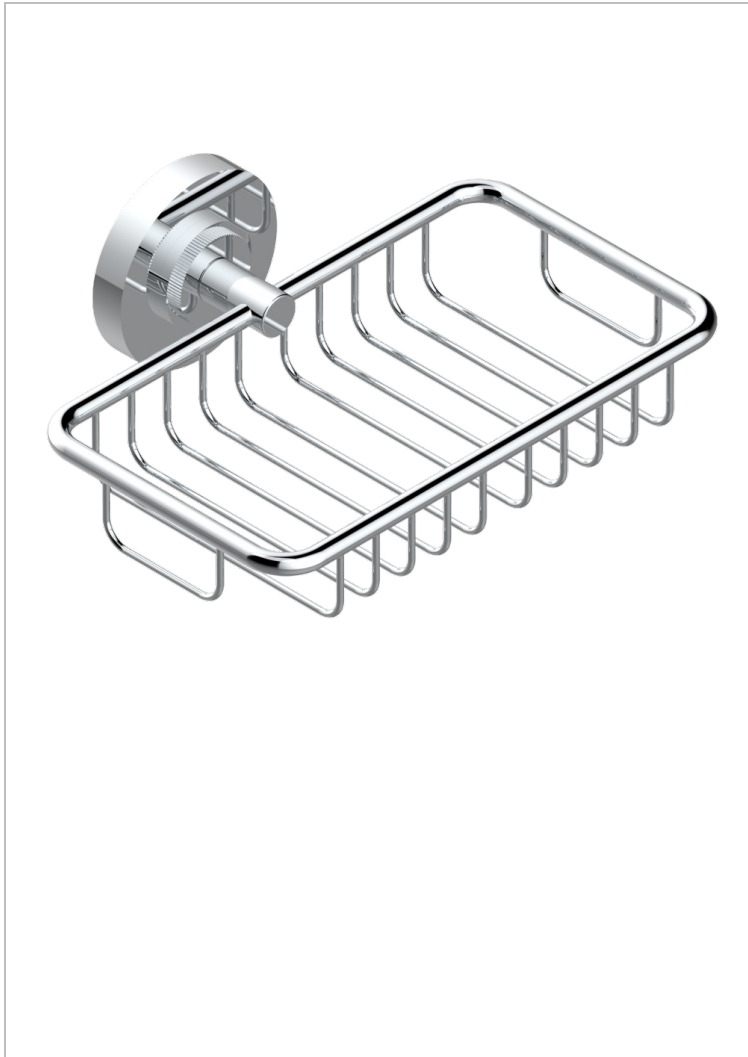

HAMPTONS WITH LEVER HANDLES

G4S-620

Soap basket, wall mounted 6"1/4 x 3"5/8

77990

18/01/2022

CHARACTERISTIC

- Hamptons with lever handles
- Soap basket, wall mounted 6"1/4 x 3"5/8

AVAILABLE FINITIONS

Black ceram - D30
Blush PVD - H62
Brass color PVD - H49
Brown bronze color PVD - F33
Chrome polished - A02
Copper antique matt, coated - H07

Gold color PVD - H52
Gold mat - F07
Gold polished - F01
Graphite PVD - H64
Light coated bronze - D01
Matt Umber PVD - H67