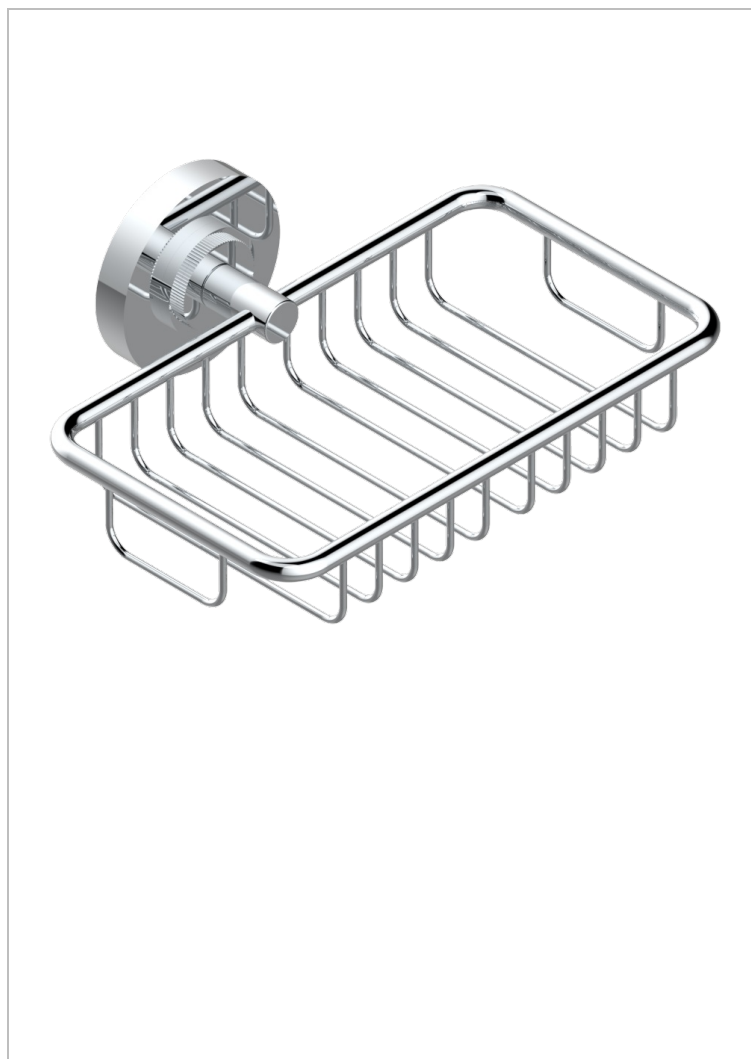

HAMPTONS WITH LEVER HANDLES

G4S-620

Net soap dish with flange, 160 x 95 mm

77990

18/01/2022

CHARACTERISTIC

- Hamptons with lever handles
- Net soap dish with flange, 160 x 95 mm

AVAILABLE FINITIONS

Antique nickel - H28
Black ceram - D30
Blush PVD - H62
Brass color PVD - H49
Brown bronze color PVD - F33
Gold color PVD - H52

Graphite PVD - H64
Lacquered light bronze - D01
Matt Umber PVD - H67
Matt blush PVD - H60
Matt brass color PVD - H50
Matt brown bronze color PVD - F34