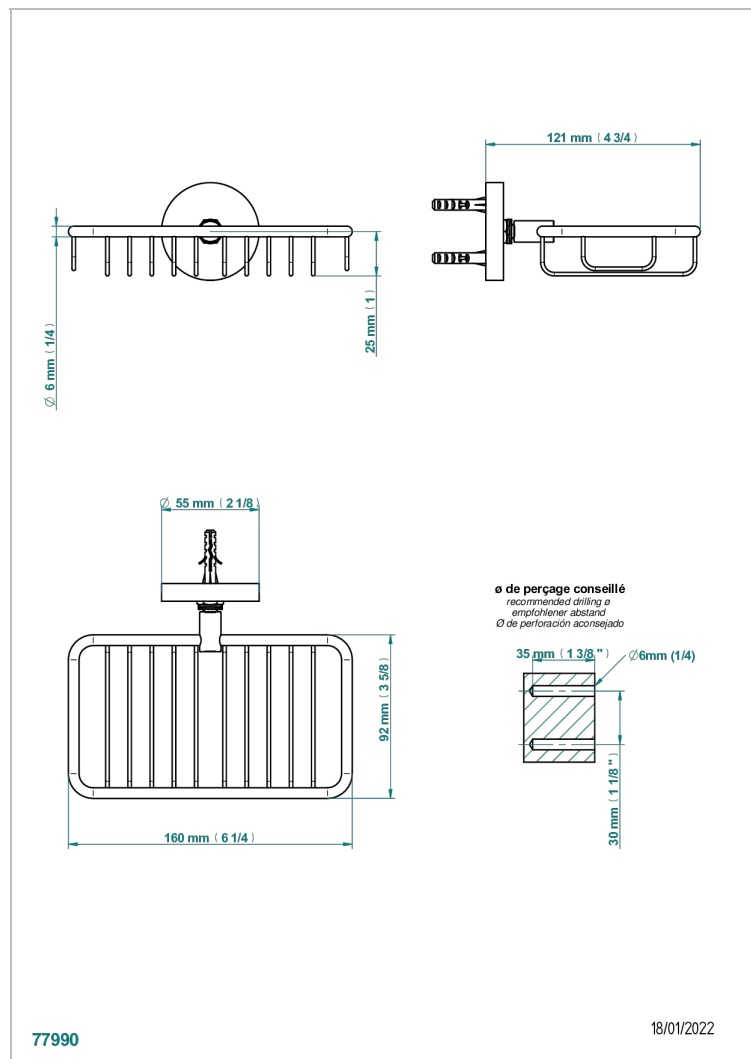

HAMPTONS WITH LEVER HANDLES

G4S-620

Net soap dish with flange, 160 x 95 mm

77990

18/01/2022

CHARACTERISTIC

- Hamptons with lever handles
- Net soap dish with flange, 160 x 95 mm

AVAILABLE FINITIONS